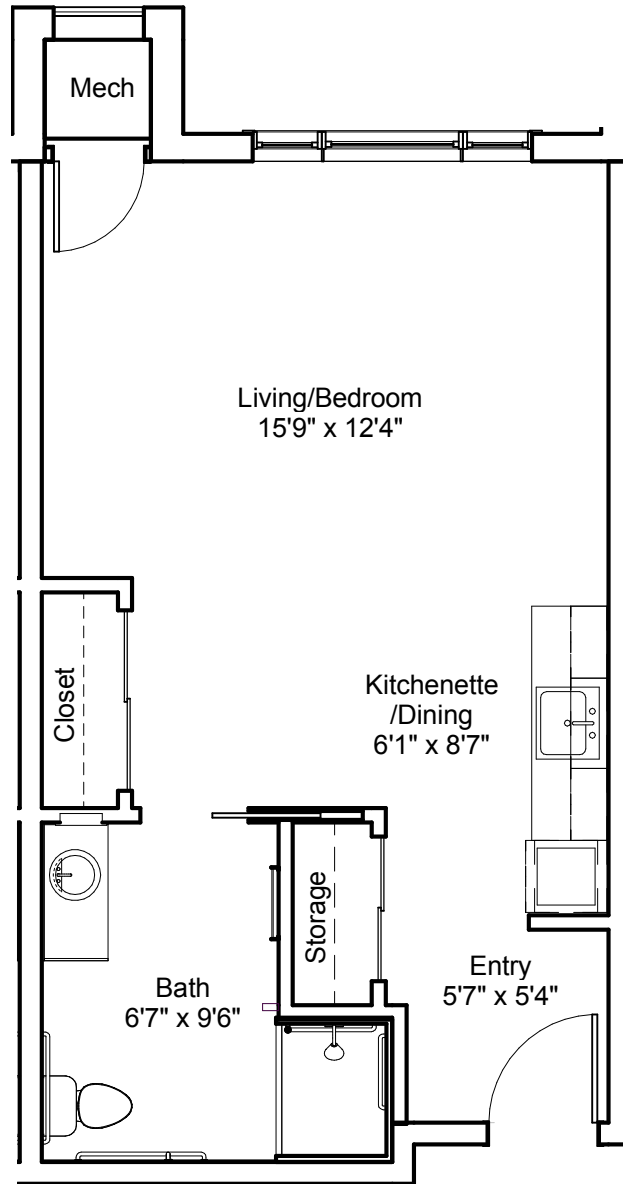

**CHERRYWOOD
POINTE**
of Minnetonka

952.525.4555
CherrywoodPointe.com

MEMORY CARE

**SHERWOOD A
STUDIO**
458 SQ. FT.

Apartment #125, 129, 133