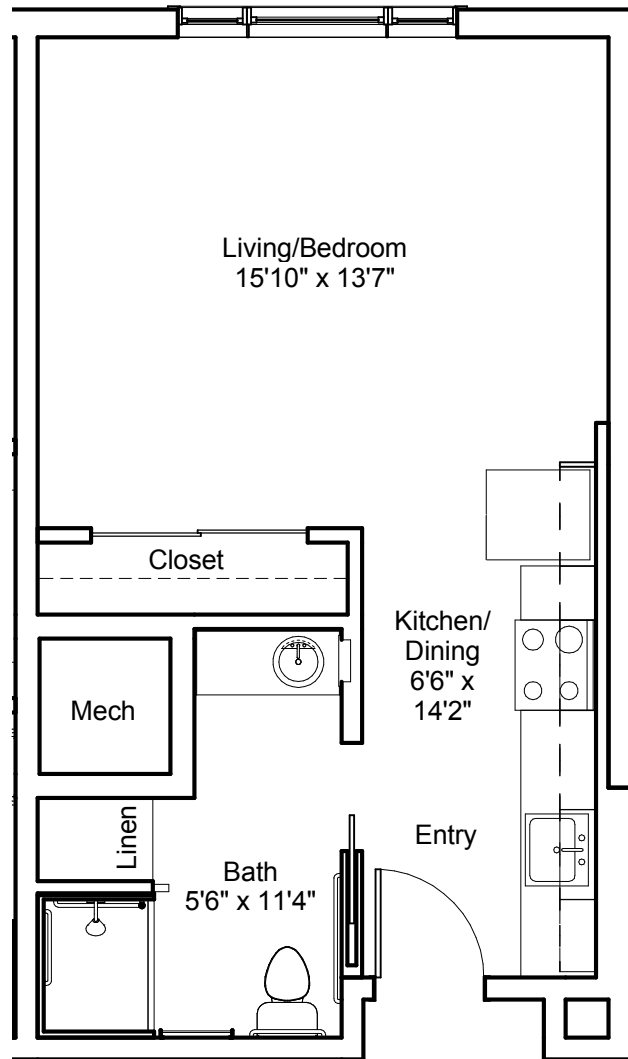

# SENIOR LIVING ASSISTED LIVING

952.525.4555  
CherrywoodPointe.com

EXCELSIOR A  
STUDIO  
491 SQ. FT.

Apartment #310,410

---

---

---