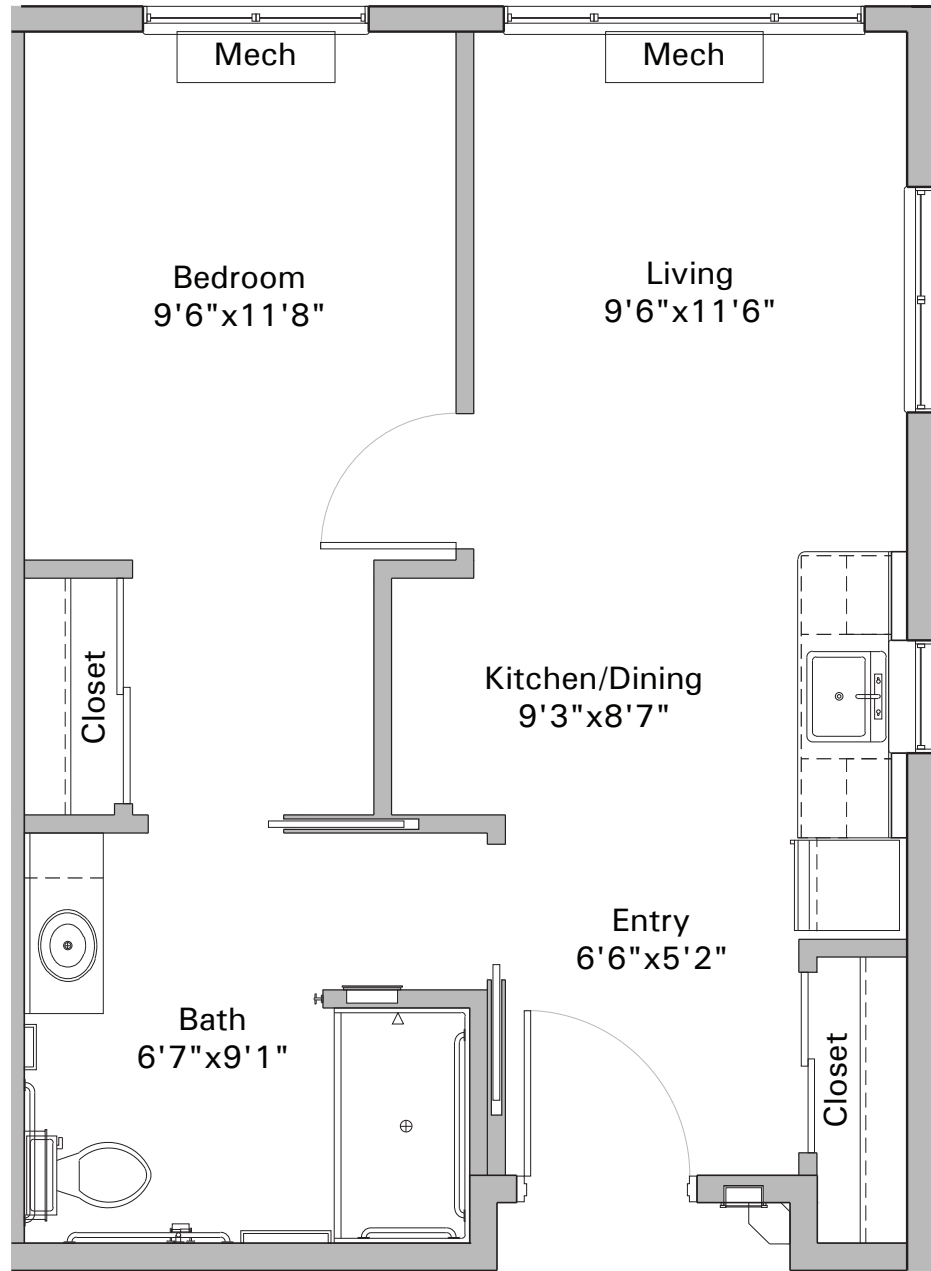

# MEMORY CARE

**WOODHILL G**  
**1-BEDROOM END**  
**562 SQ. FT.**

Apartment #10, 24

---

---

---