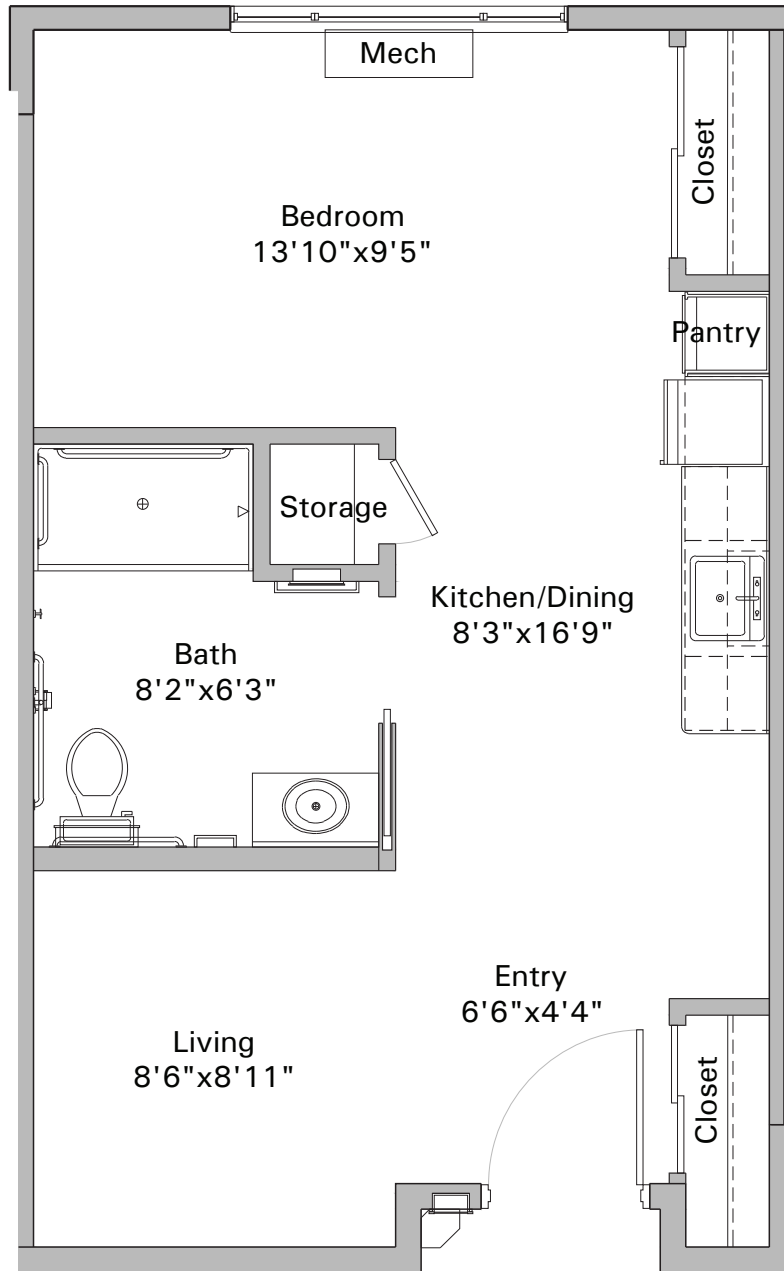

## WOODHILL E 1-BEDROOM 536 SQ. FT.

Apartment #02\*, 04, 19, 21

\*Indicates accessible unit.

---

---

---