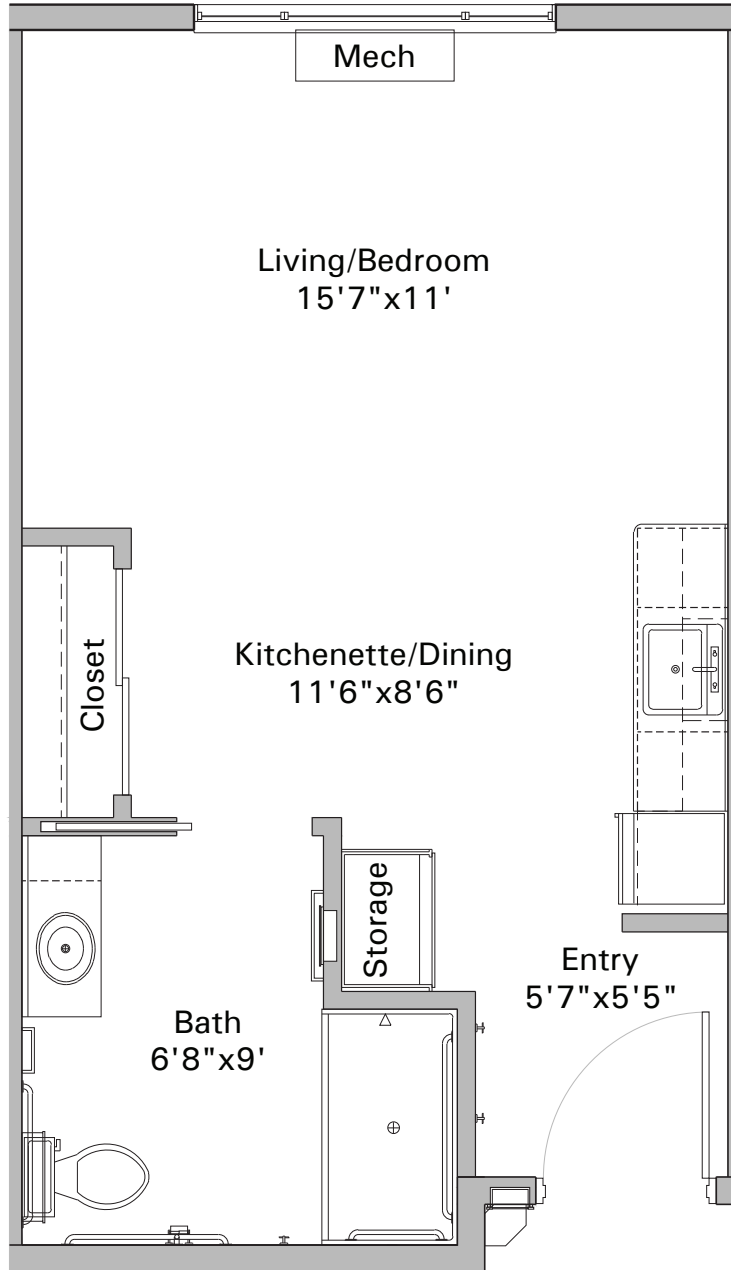

MEMORY CARE

651.766.2266
CherrywoodPointe.com

WOODHILL A STUDIO 444 SQ. FT.

Apartment #01*, 05, 09, 12, 16, 20

*Indicates accessible unit.