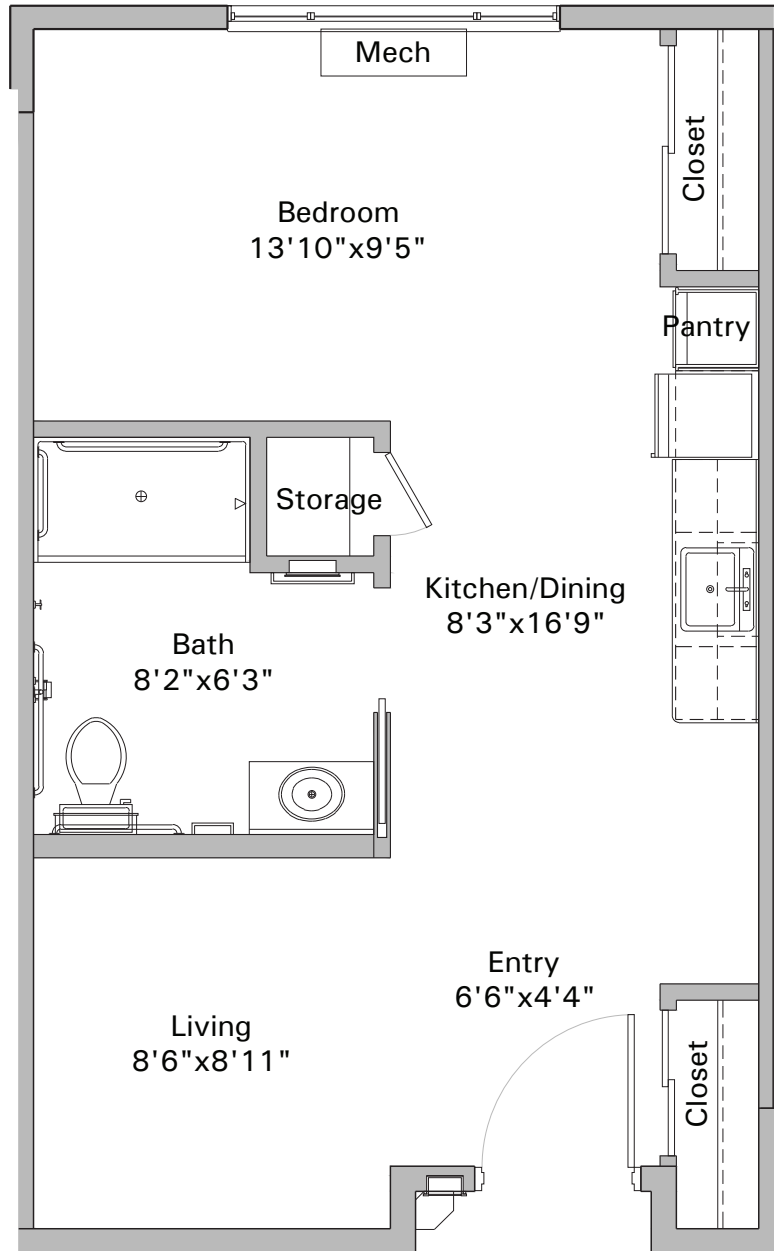

**CHERRYWOOD
POINTE**
of Roseville at Lexington

651.766.2266
CherrywoodPointe.com

ENHANCED CARE

VICTORIA C 1-BEDROOM 536 SQ. FT.

Apartment #107*, 109

*Indicates accessible unit.