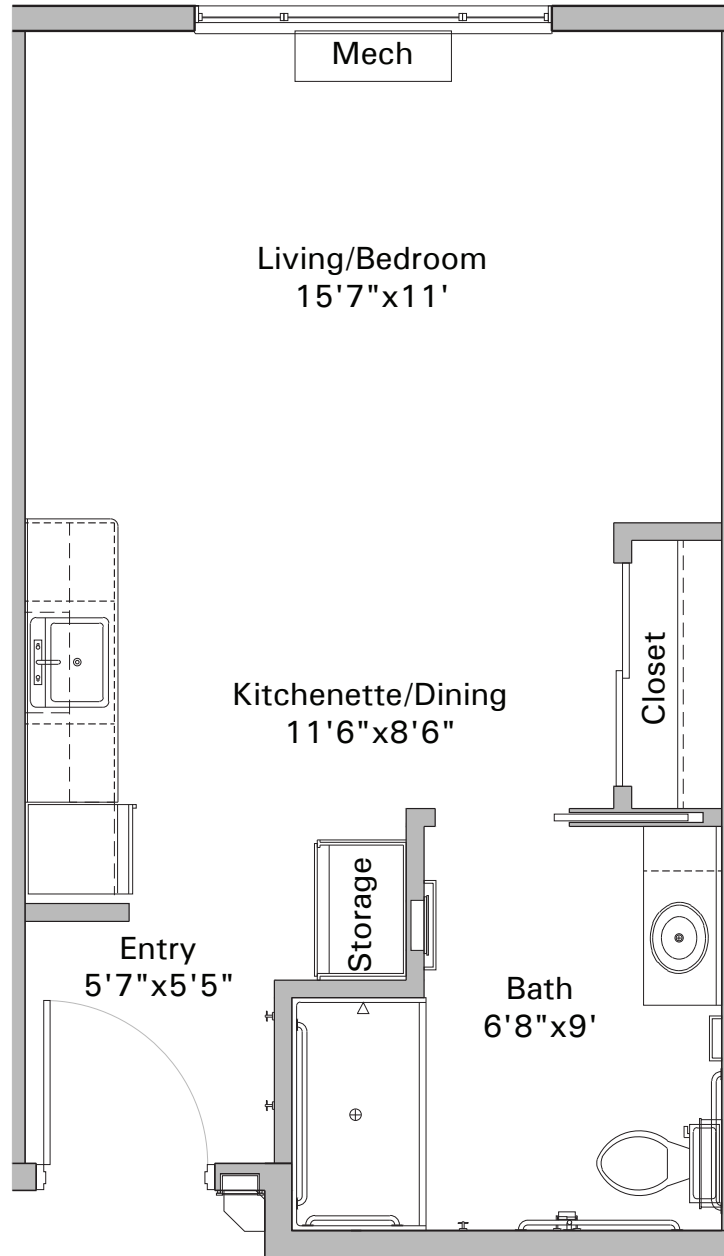

**CHERRYWOOD
POINTE**
of Roseville at Lexington

651.766.2266
CherrywoodPointe.com

ENHANCED CARE

**VICTORIA B
STUDIO**
444 SQ. FT.

Apartment #110