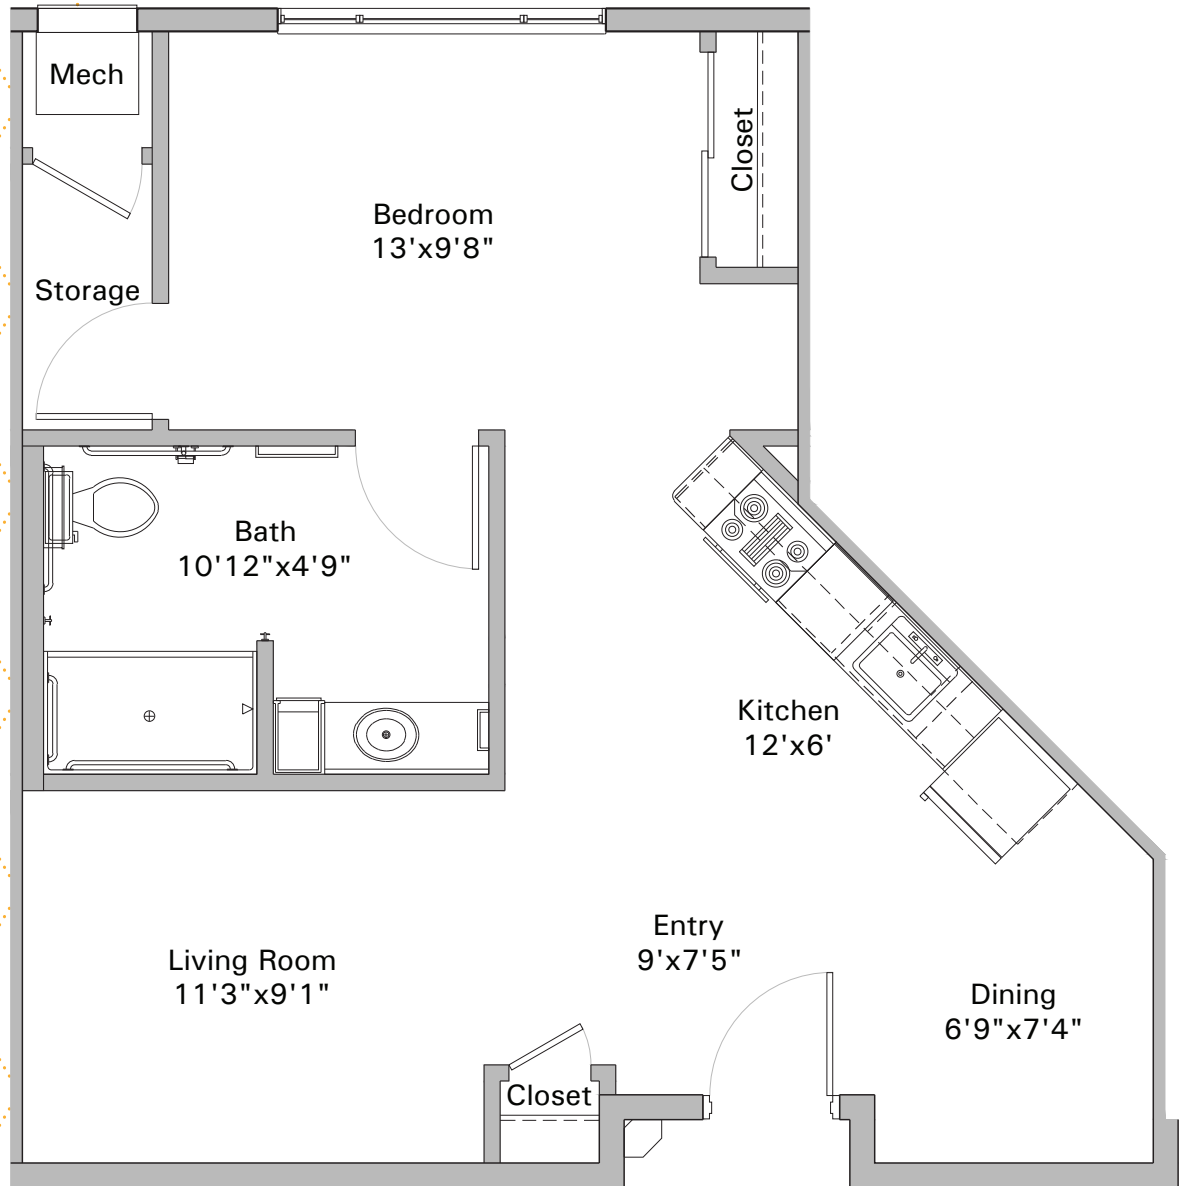

# SENIOR LIVING ASSISTED LIVING

651.766.2266  
CherrywoodPointe.com

**OXFORD C  
STUDIO PLUS  
659 SQ. FT.**

Apartment #311, 325, 411, 425

---

---

---