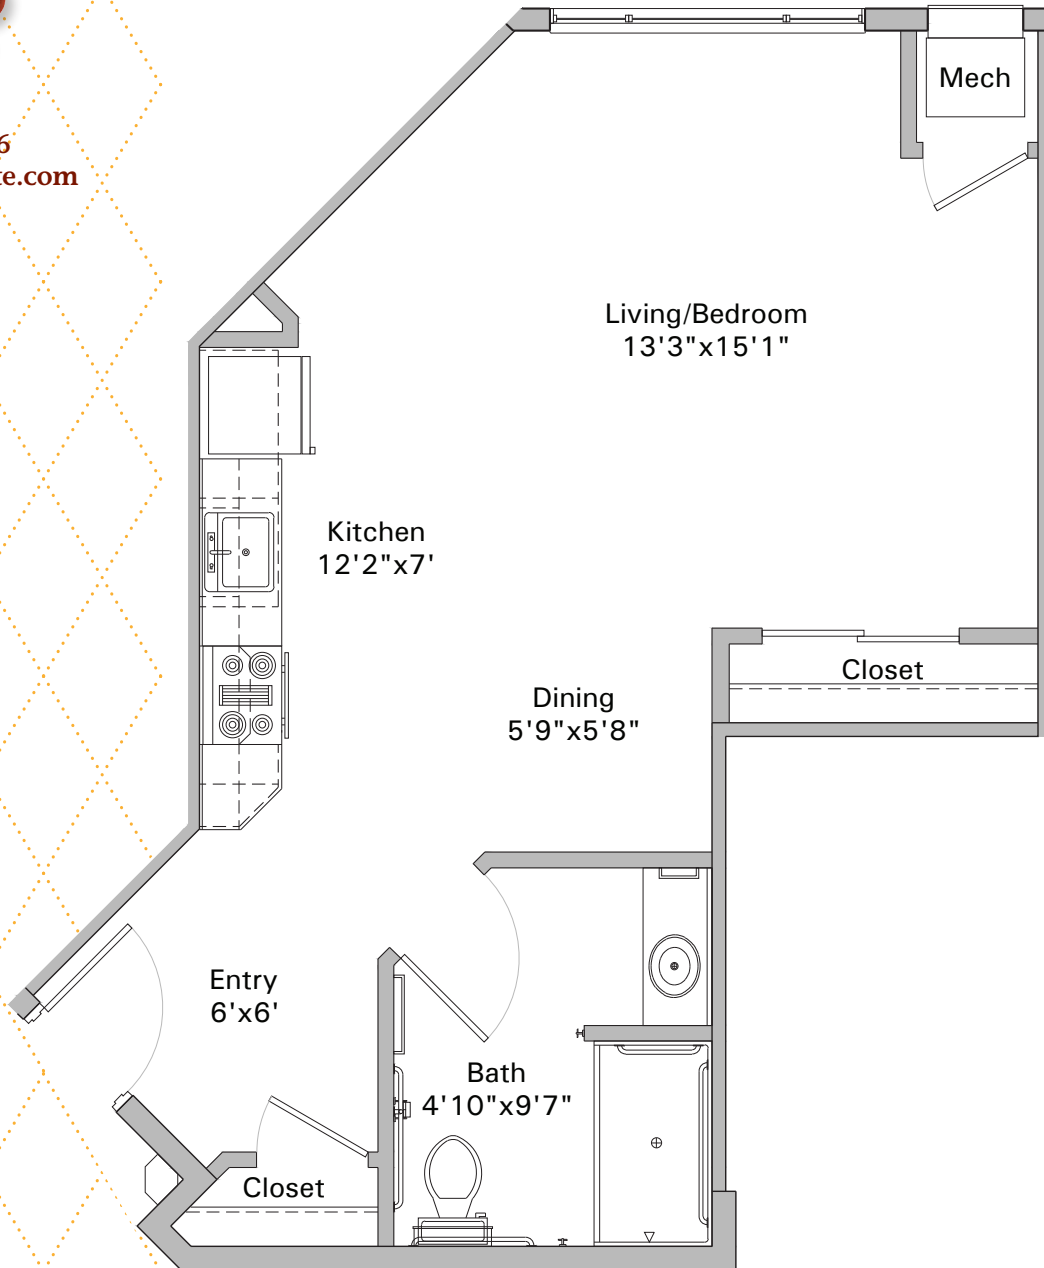

SENIOR LIVING ASSISTED LIVING

651.766.2266
CherrywoodPointe.com

**OXFORD A
STUDIO
576 SQ. FT.**

Apartment #309, 409