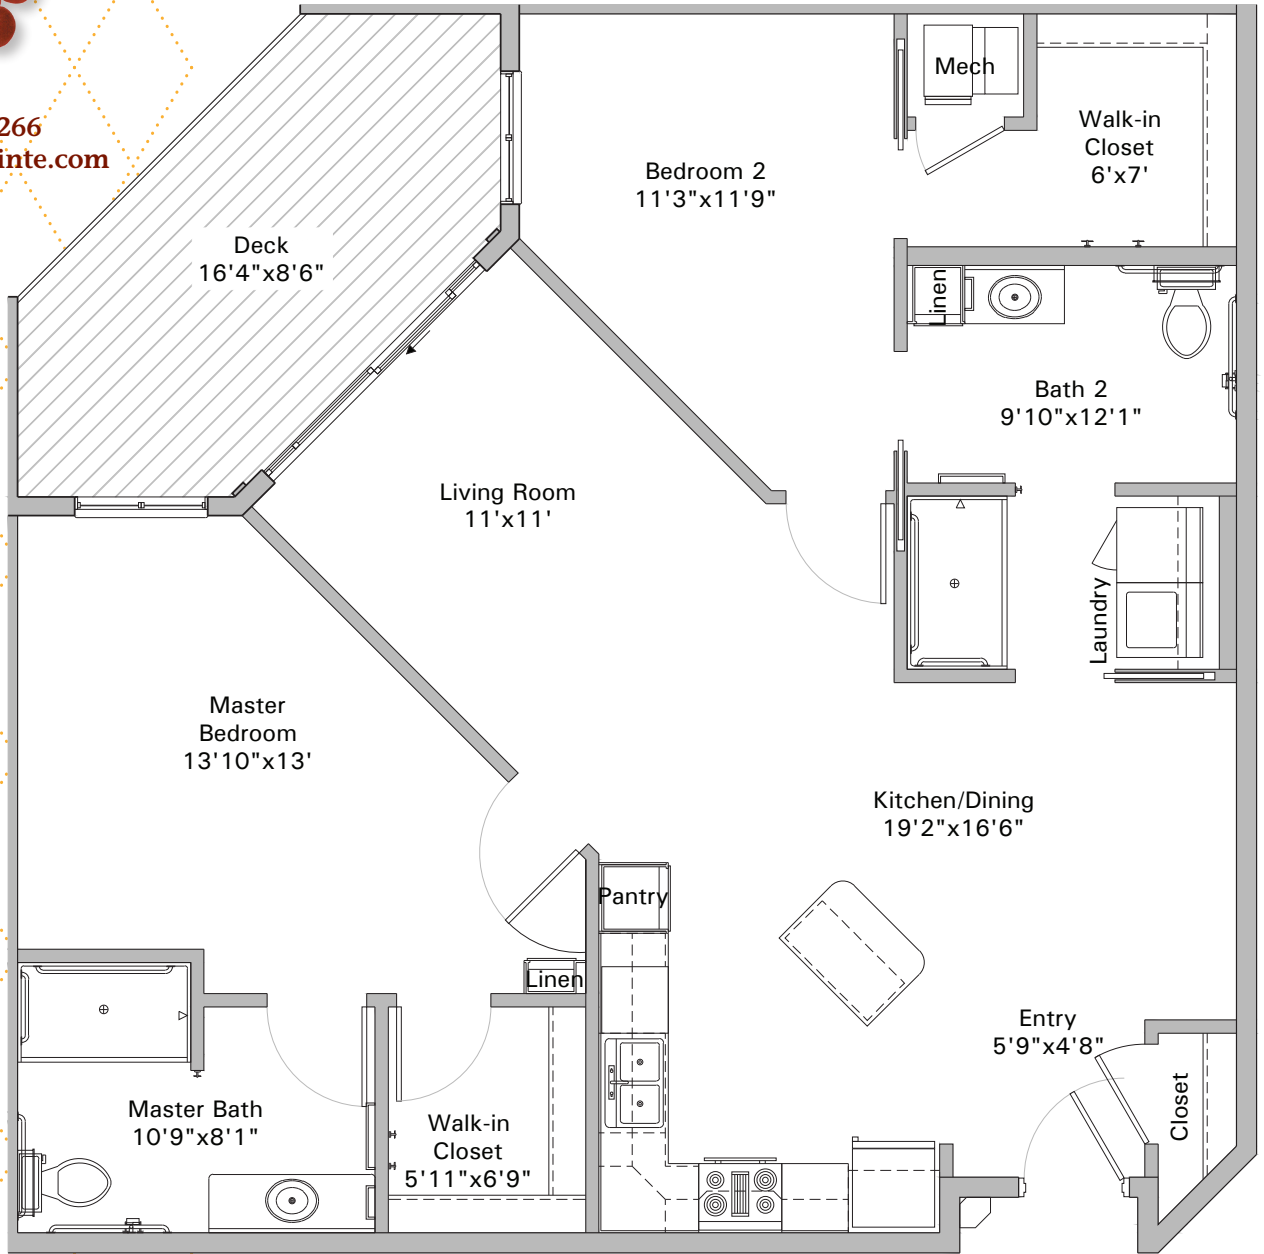

SENIOR LIVING ASSISTED LIVING

651.766.2266
CherrywoodPointe.com

LEXINGTON F
2-BEDROOM, 2-BATH
w/DECK
1212 SQ. FT.

Apartment #301, 317, 401, 417