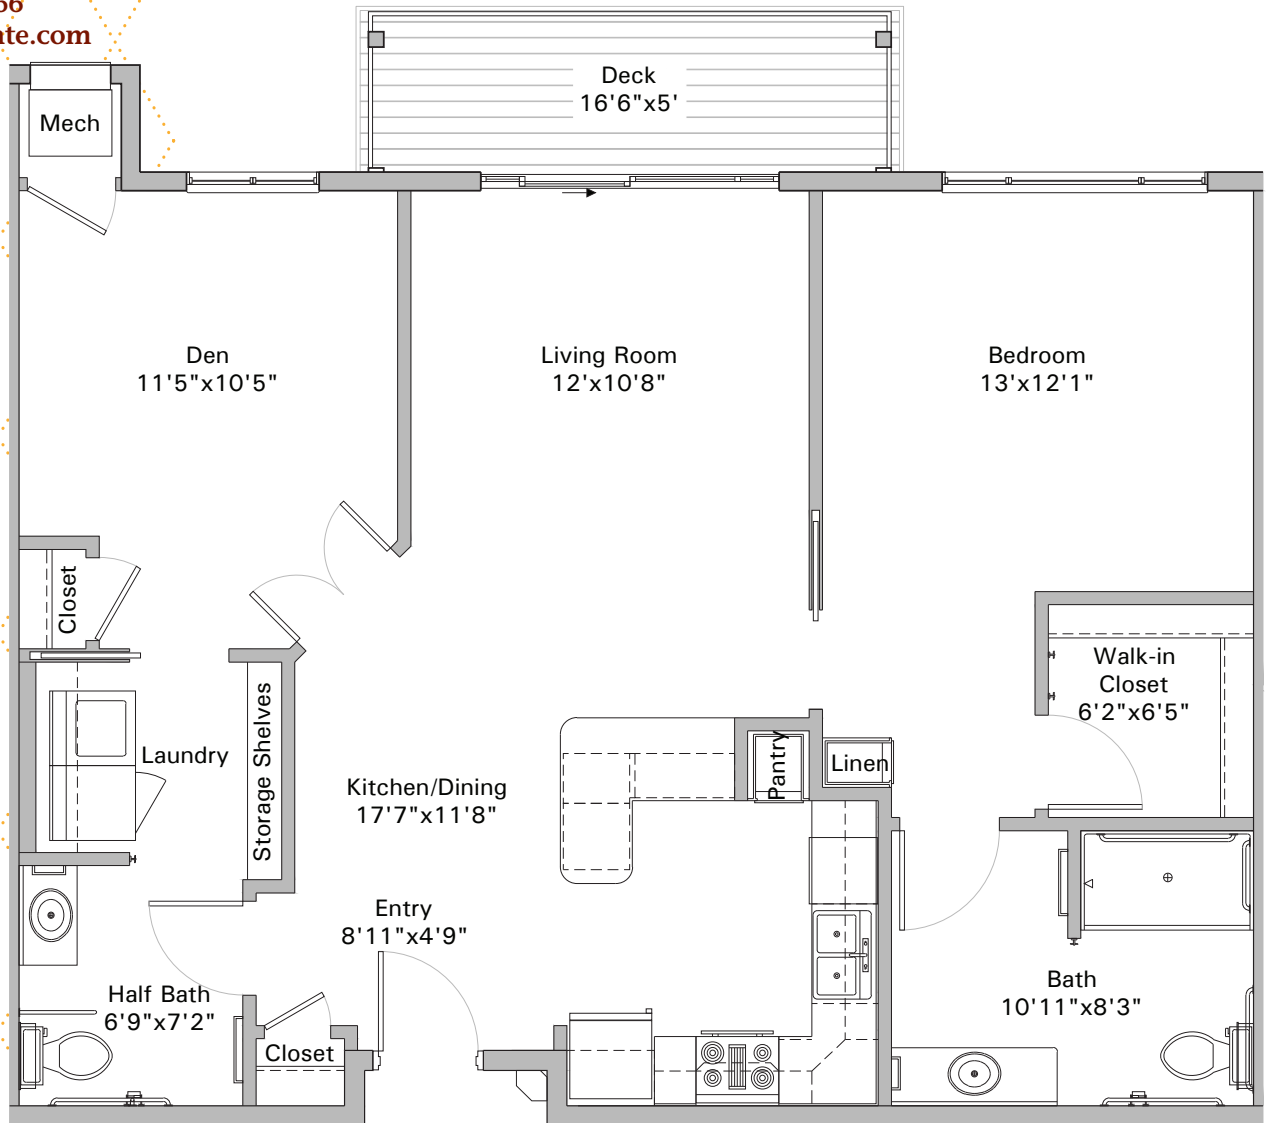

# SENIOR LIVING ASSISTED LIVING

651.766.2266  
CherrywoodPointe.com

**FERNWOOD C**  
**1-BEDROOM + DEN**  
**1.5-BATH w/DECK**  
**1090 SQ. FT.**

Apartment #219, 220, 304, 319, 320, 326, 404, 419, 420, 426