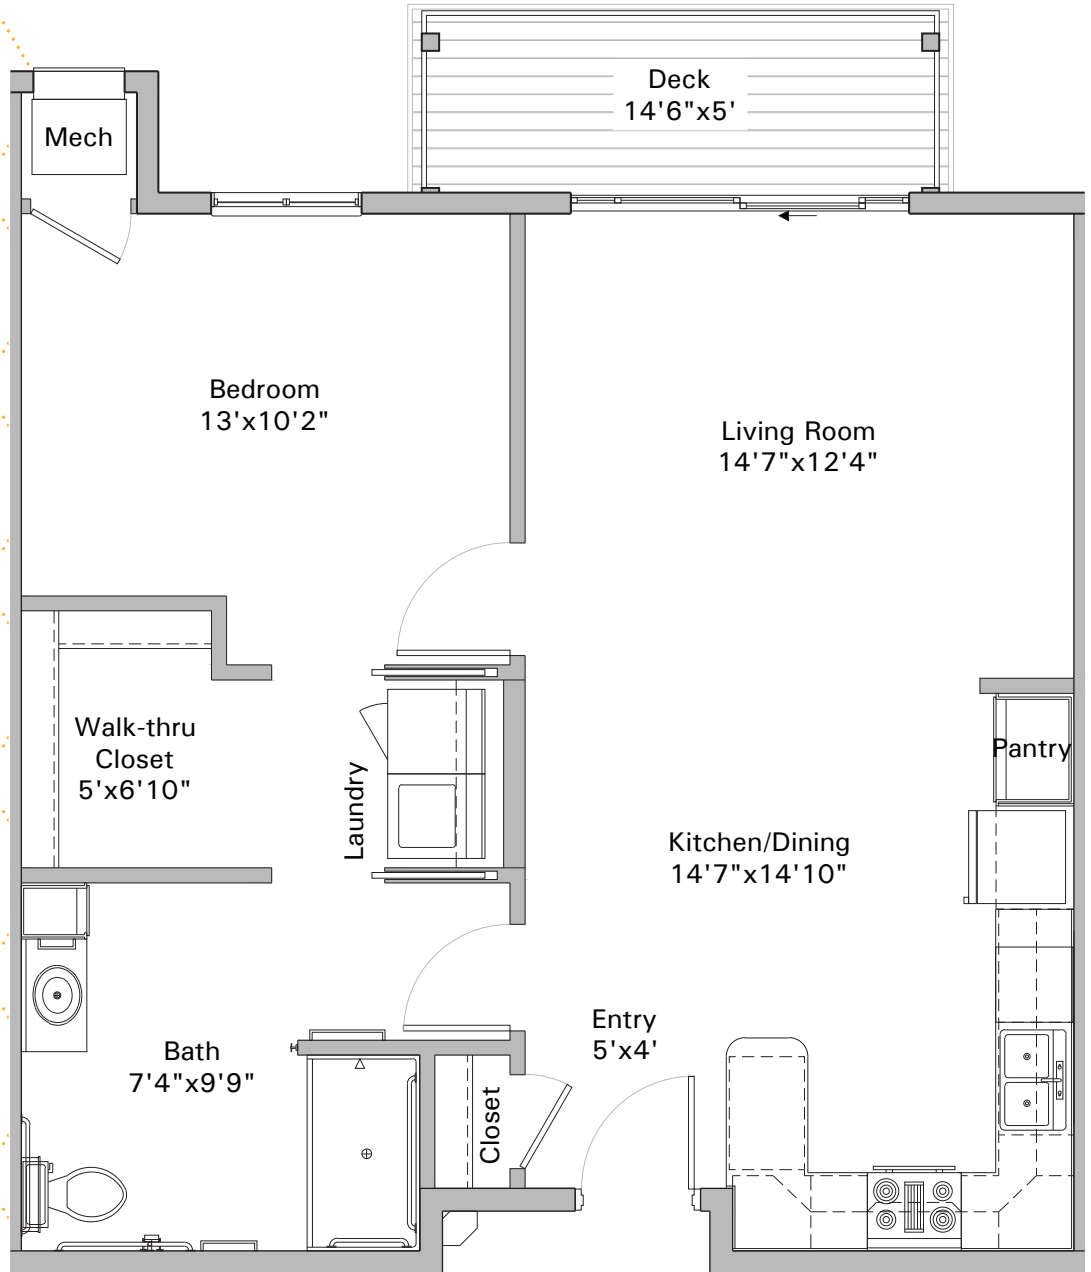

SENIOR LIVING ASSISTED LIVING

651.766.2266
CherrywoodPointe.com

DELLWOOD E
1-BEDROOM w/DECK
822 SQ. FT.

Apartment #210, 303, 310, 403, 410