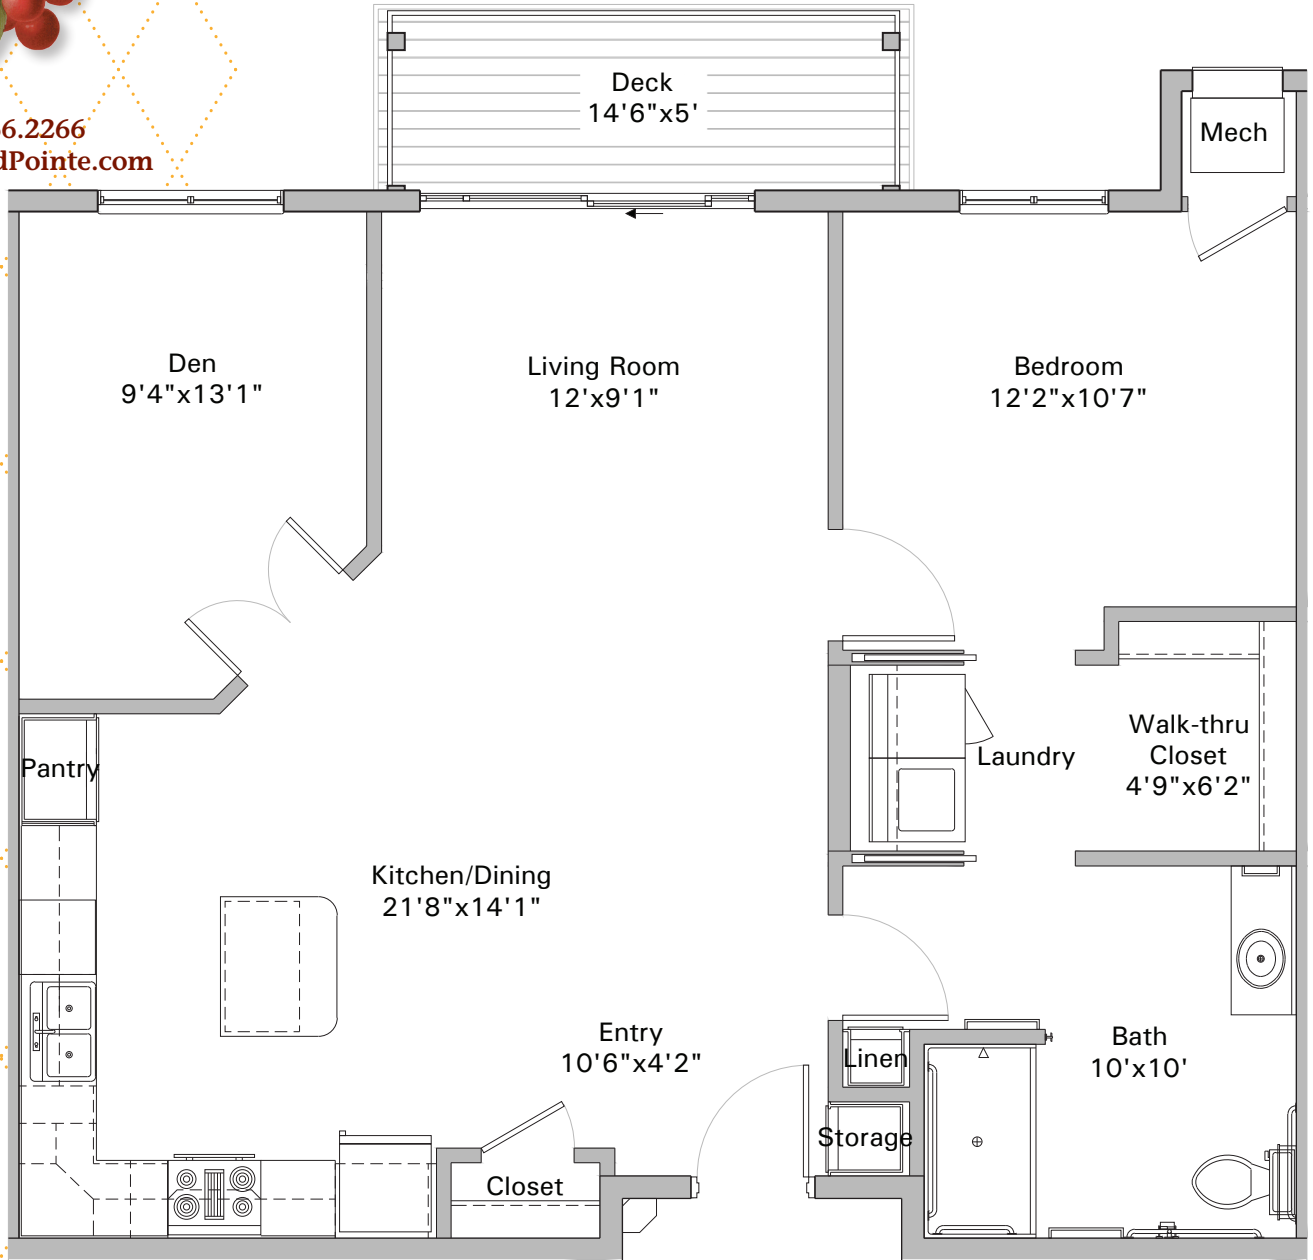

SENIOR LIVING ASSISTED LIVING

651.766.2266
CherrywoodPointe.com

CHURCHILL
1-BEDROOM + DEN w/DECK
1004 SQ. FT.

Apartment #318,418