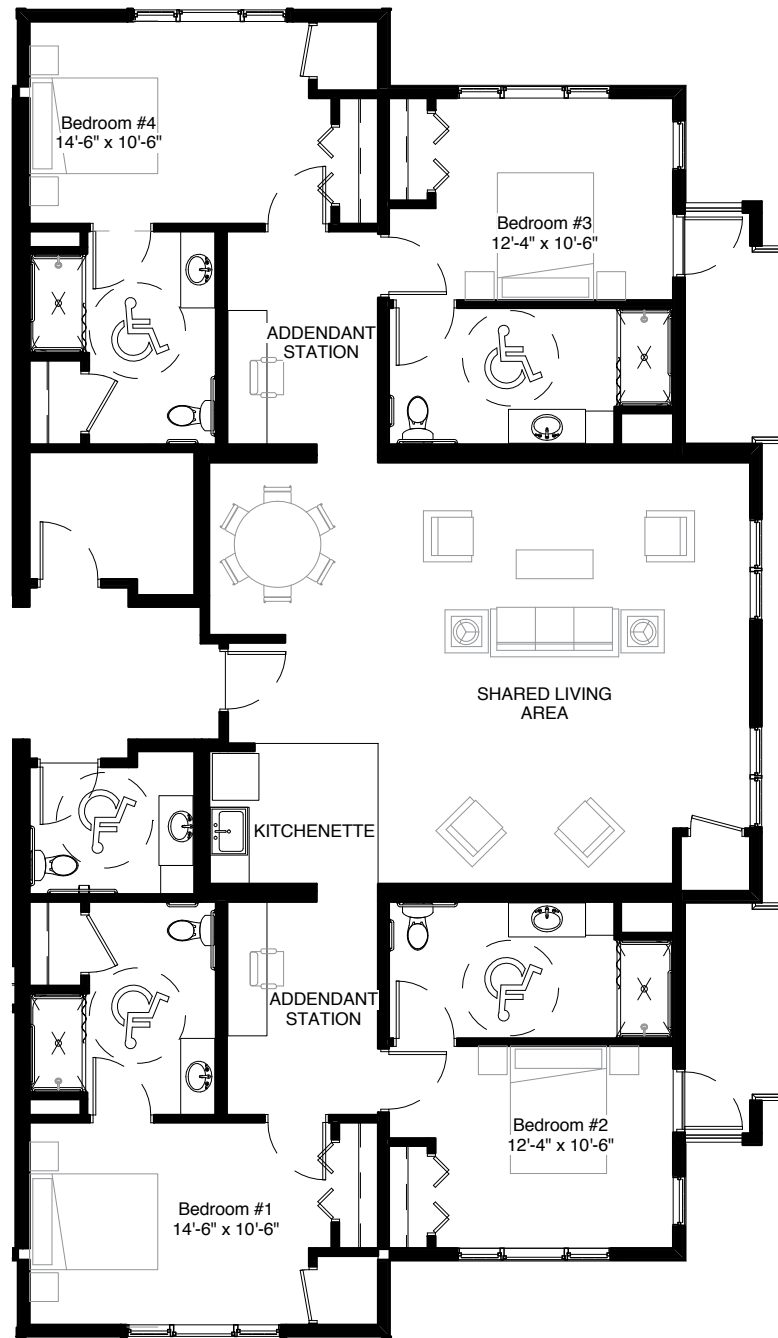

Shore Studio - Shared Area - 2,023 sq. ft.

Apartment #414

INDEPENDENT LIVING,
ASSISTED LIVING, MEMORY CARE
AND CARE SUITES

A Senior Living Community

651.464.2709