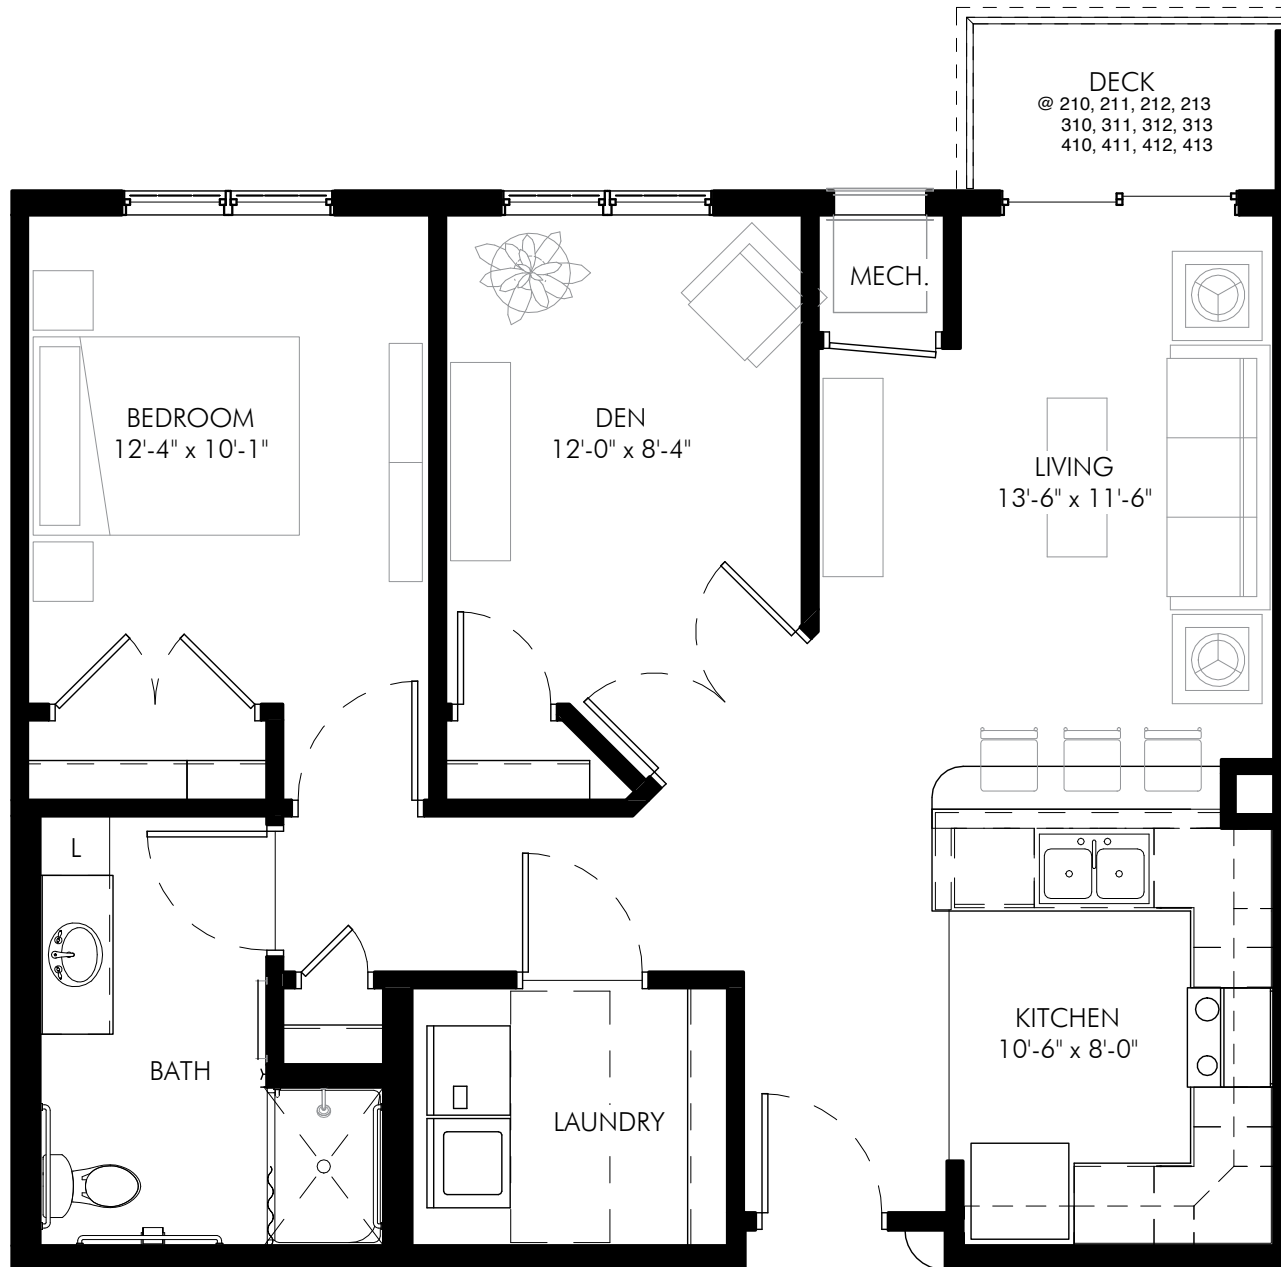

Boardwalk One-Bedroom + Den - 803 sq. ft.

Apartment #211

INDEPENDENT LIVING,
ASSISTED LIVING, MEMORY CARE
AND CARE SUITES

A Senior Living Community

651.464.2709