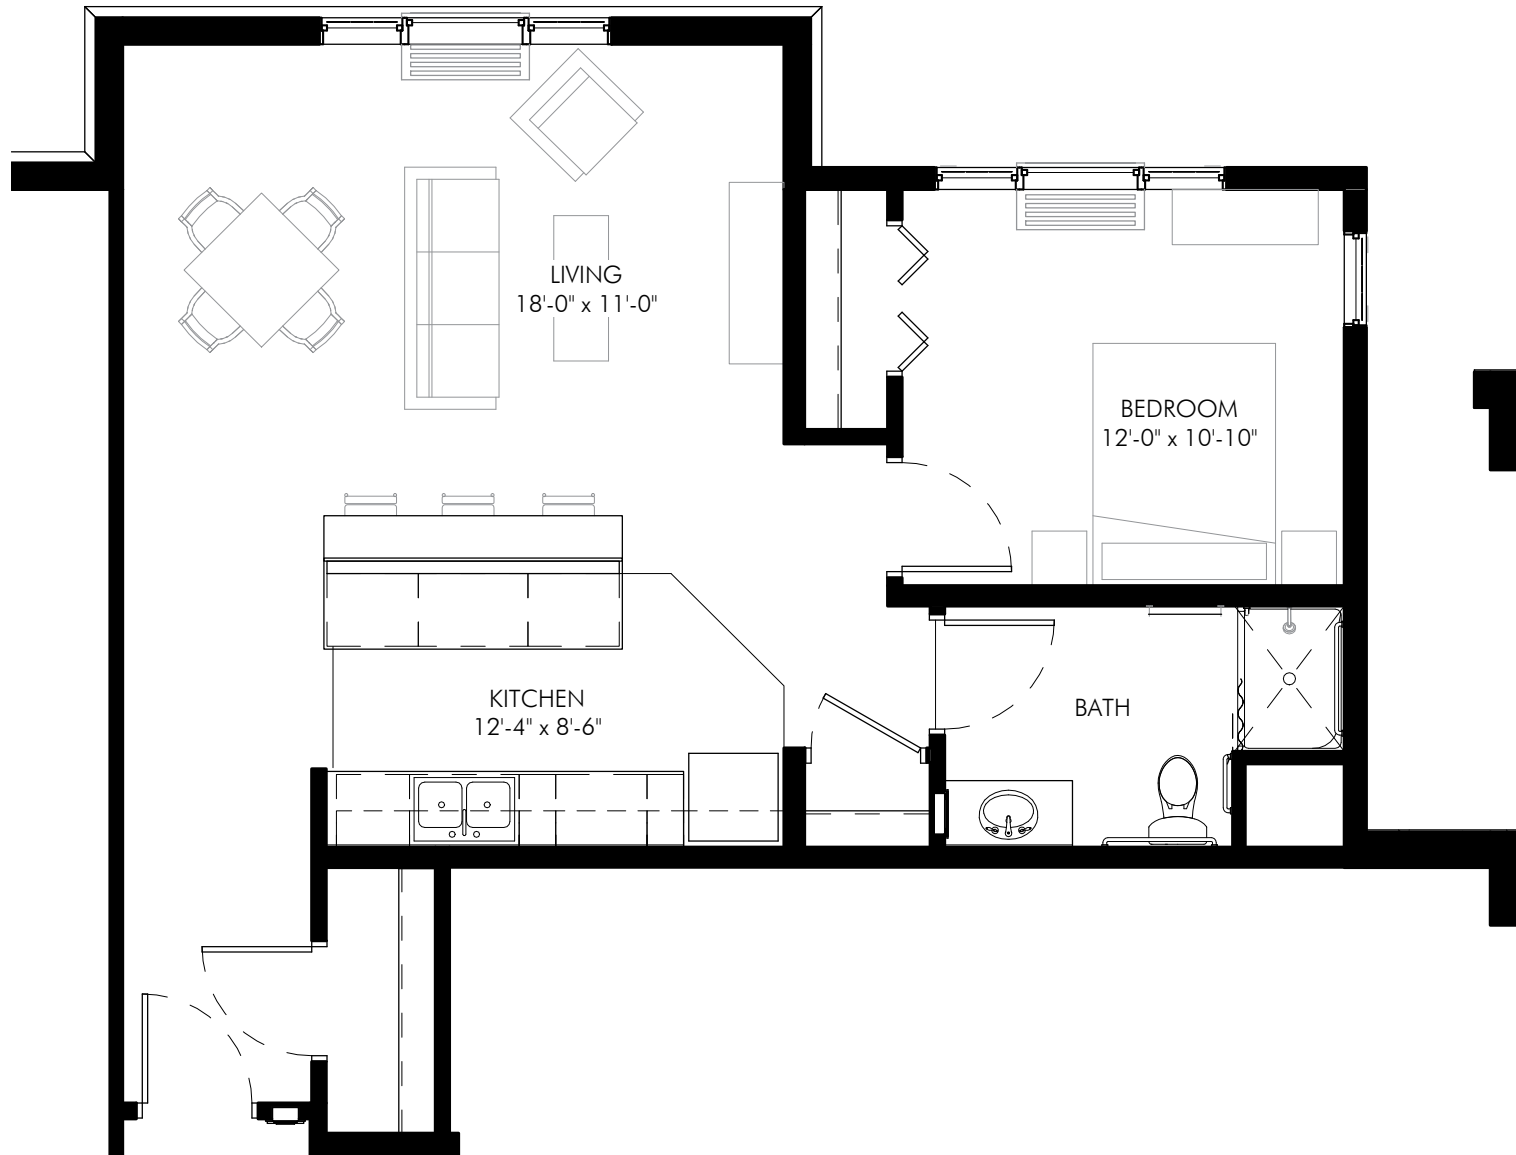

Lakeside One-Bedroom - 736 sq. ft.

Apartment #118

INDEPENDENT LIVING,
ASSISTED LIVING, MEMORY CARE
AND CARE SUITES

A Senior Living Community

651.464.2709