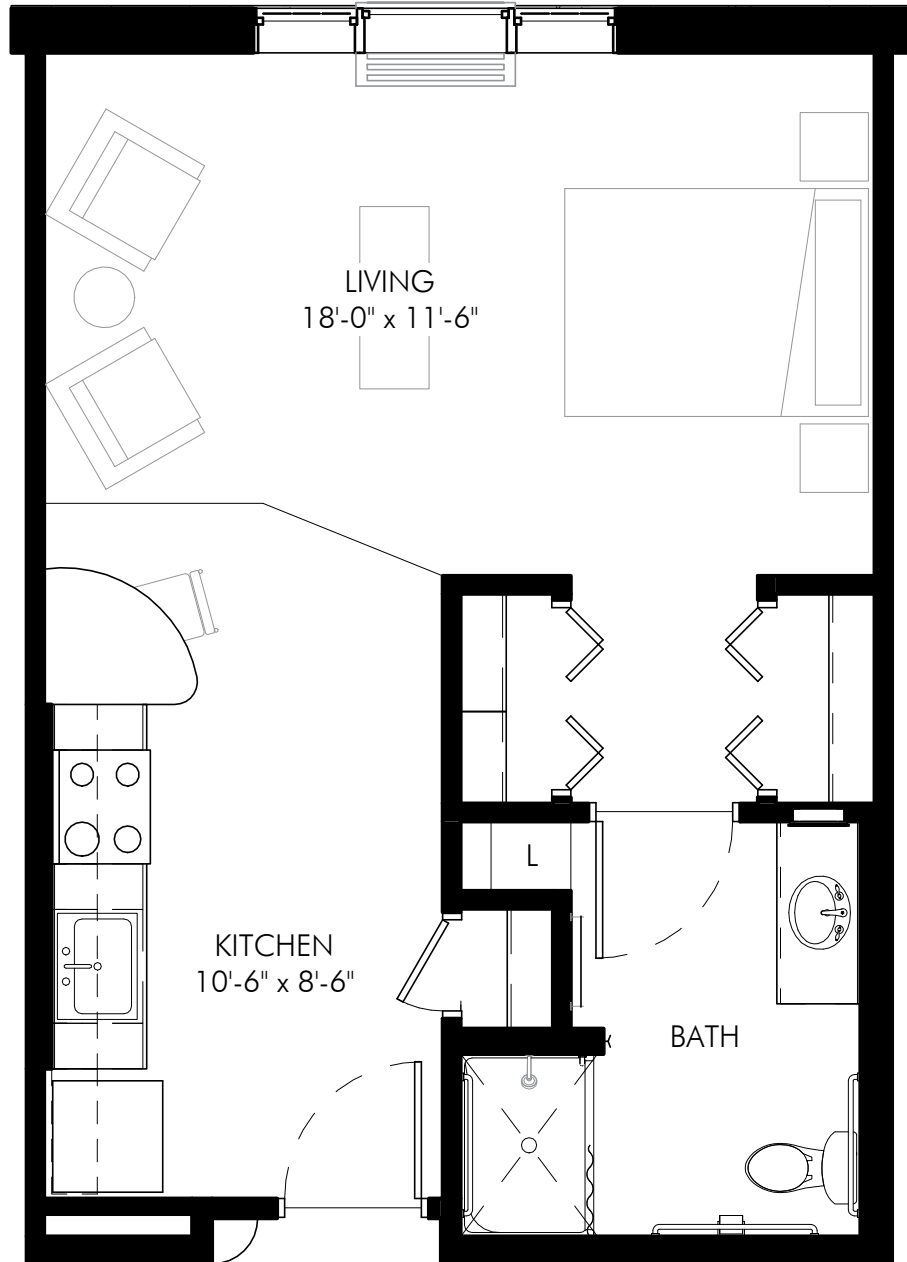

Bay Studio - 464 sq. ft.

Apartment #219

INDEPENDENT LIVING,
ASSISTED LIVING, MEMORY CARE
AND CARE SUITES

A Senior Living Community

651.464.2709