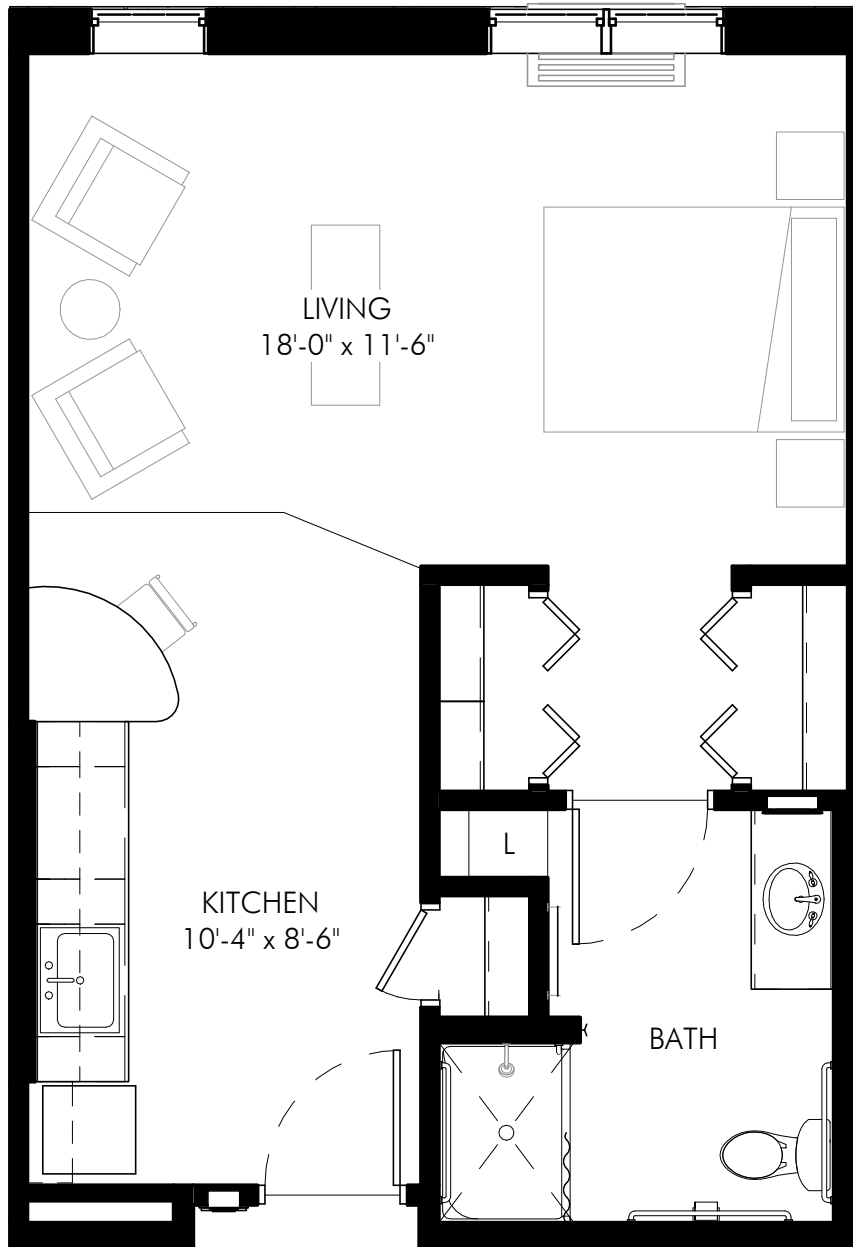

Lakeside Studio - 464 sq. ft.

Apartment #113

INDEPENDENT LIVING,
ASSISTED LIVING, MEMORY CARE
AND CARE SUITES

A Senior Living Community

651.464.2709