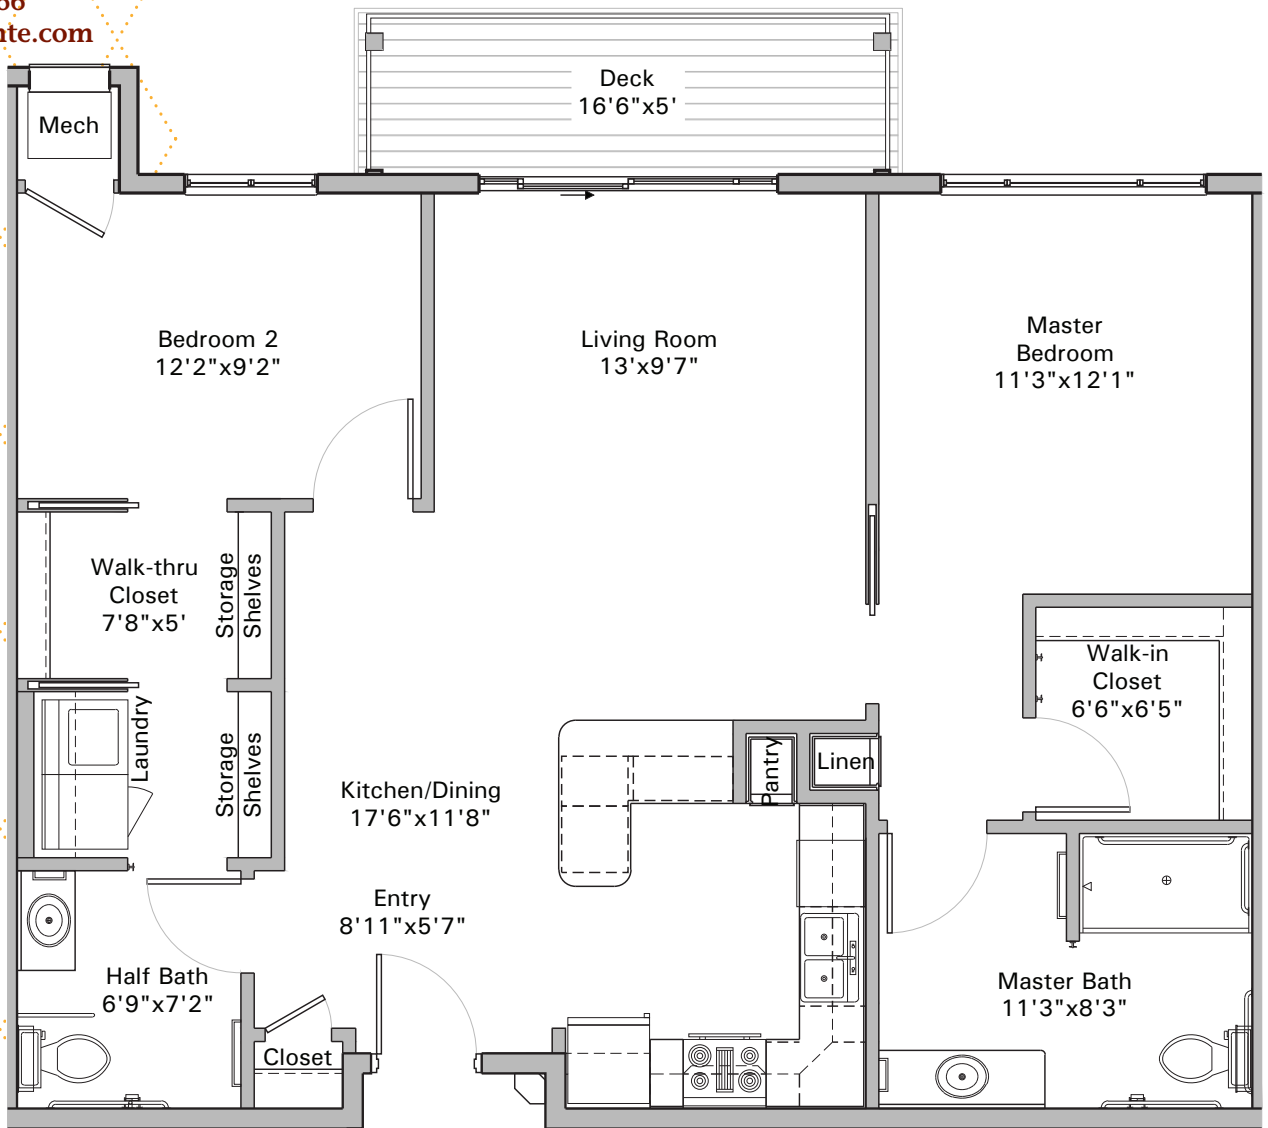

SENIOR LIVING ASSISTED LIVING

651.766.2266
CherrywoodPointe.com

CHATSWORTH A
2-BEDROOM
1.5-BATH w/DECK
1090 SQ. FT.

Apartment #204, 226, 227, 327, 427