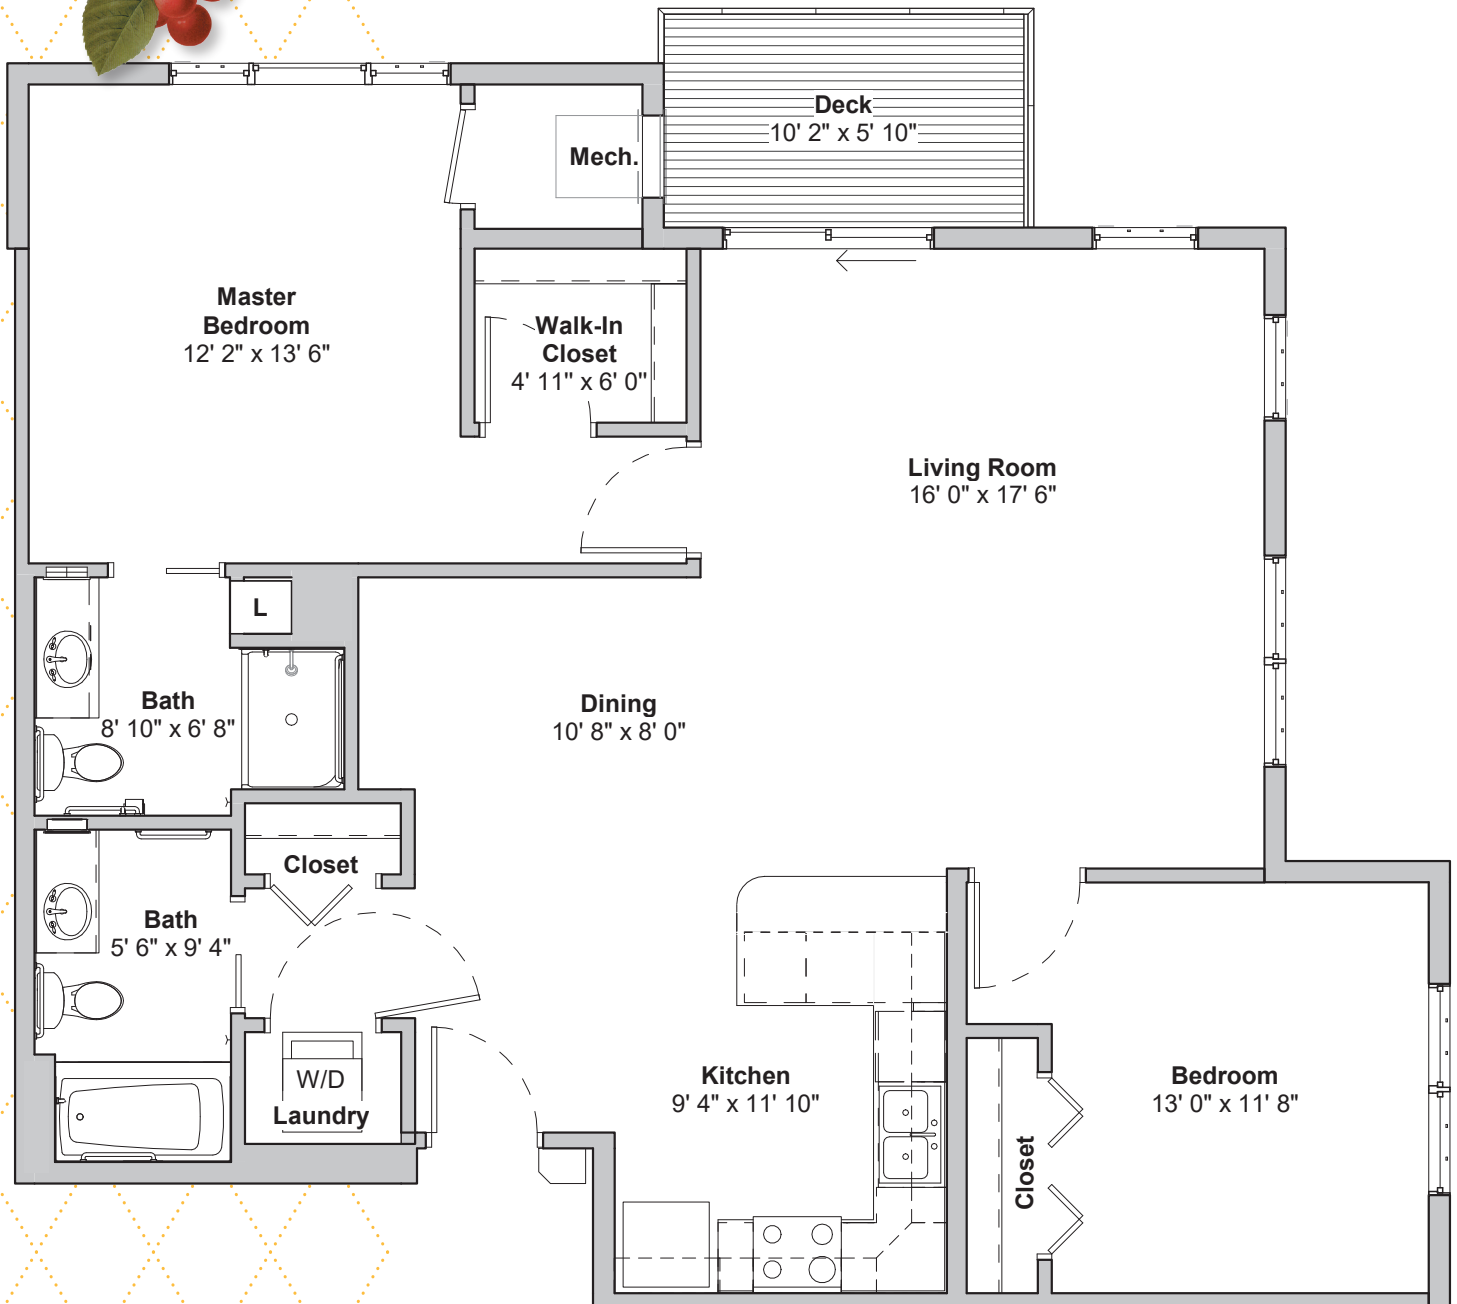

SENIOR LIVING ASSISTED LIVING

763.478.4244
CherrywoodPointe.com

VICKSBURG E
2-BEDROOM
2-BATH END w/DECK
1,193 SQ. FT.

Apartment #234, 334