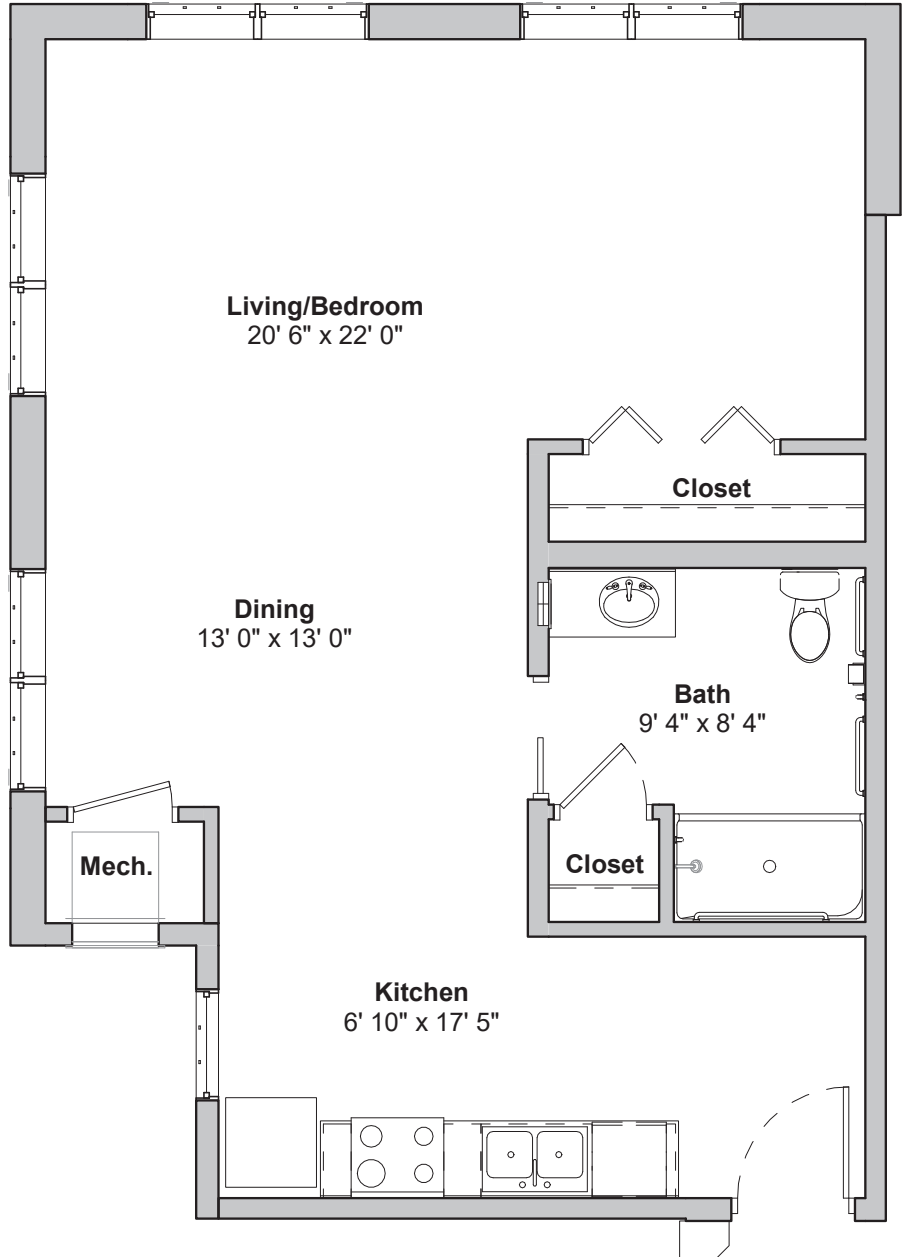

## ENHANCED CARE

**CYPRESS C  
STUDIO PLUS END  
716 SQ. FT.**

Apartment #101

---

---

---