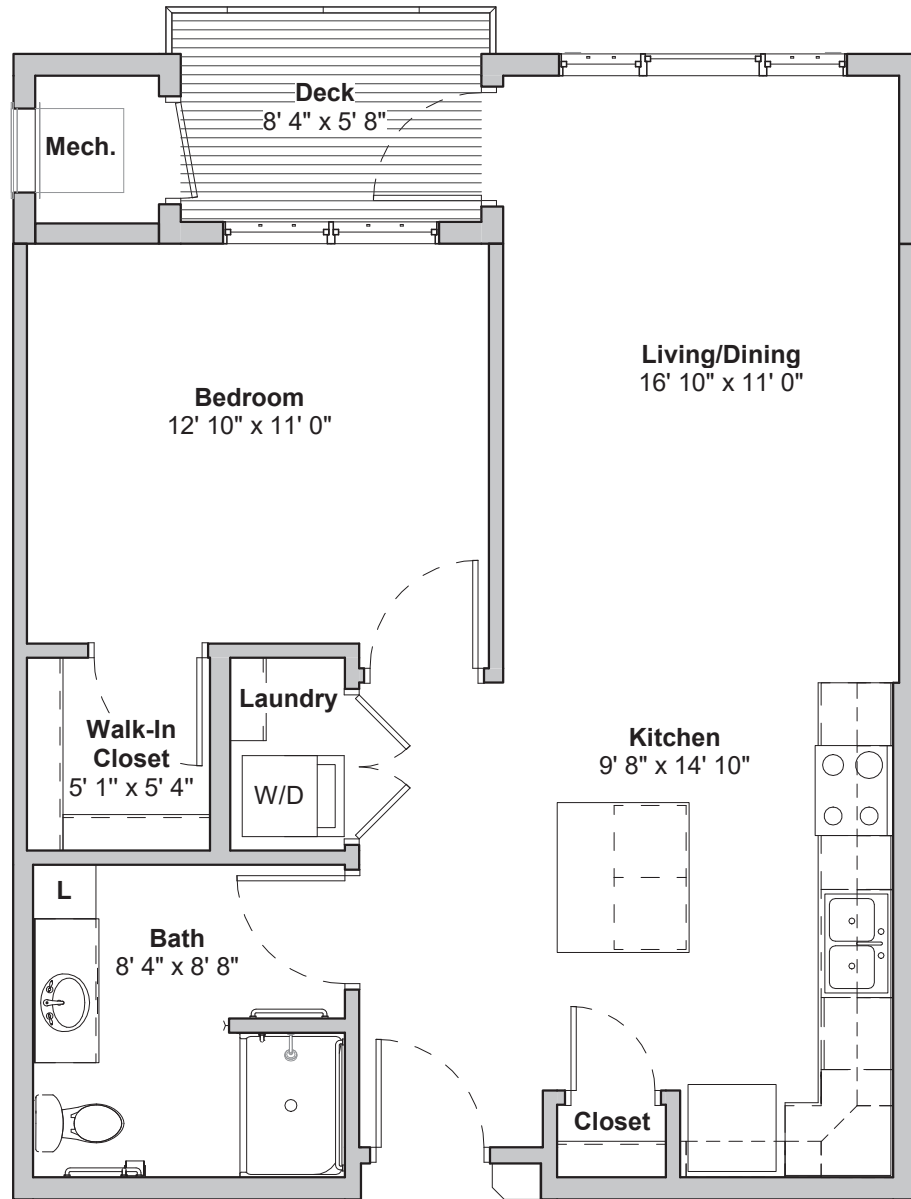

SENIOR LIVING ASSISTED LIVING

763.478.4244
CherrywoodPointe.com

ROCKFORD E 1-BEDROOM w/DECK 755 SQ. FT.

Apartment #104 (no deck or patio), 204,
216, 223, 232, 304, 316, 323, 332