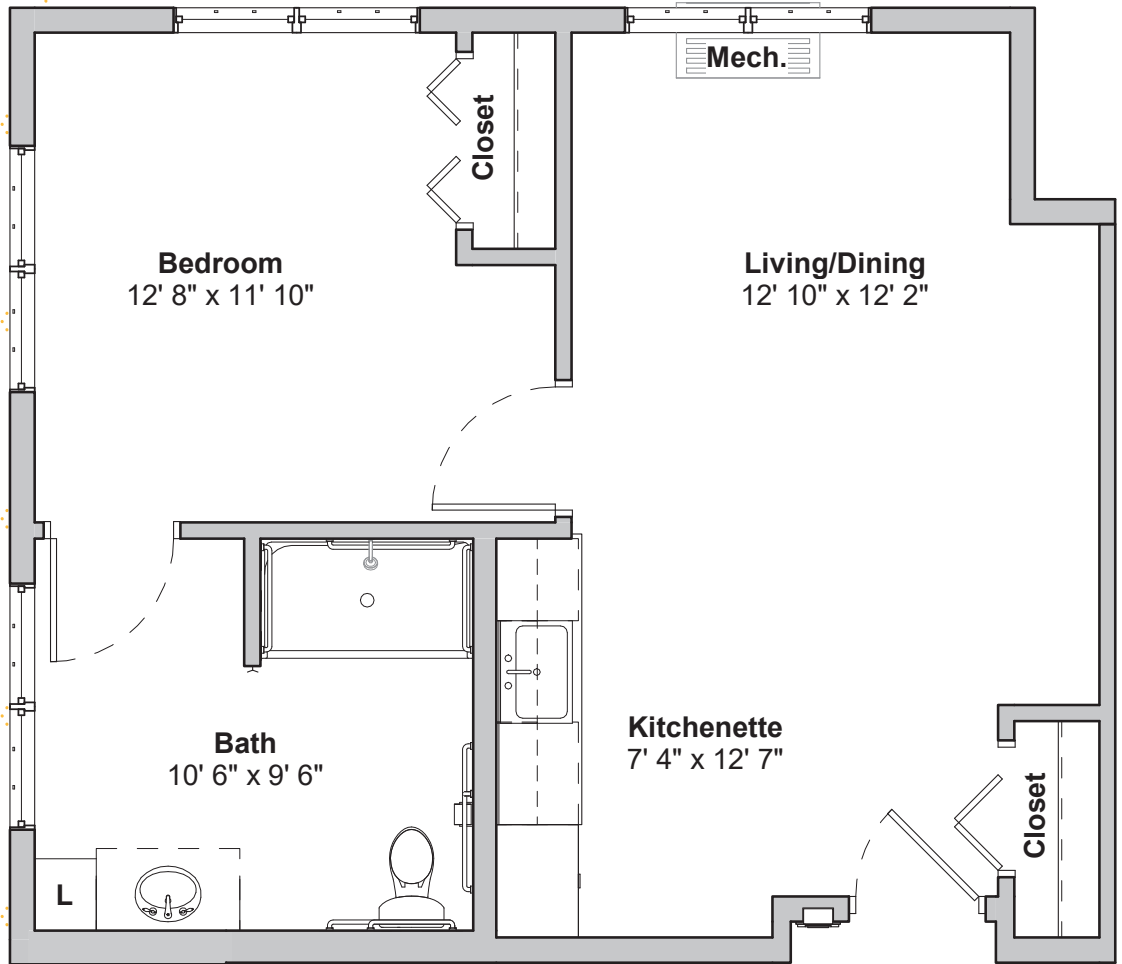

MEMORY CARE

763.478.4244
CherrywoodPointe.com

**BROCKTON N
ACCESSIBLE 1-BEDROOM END
615 SQ. FT.**

Apartment #135