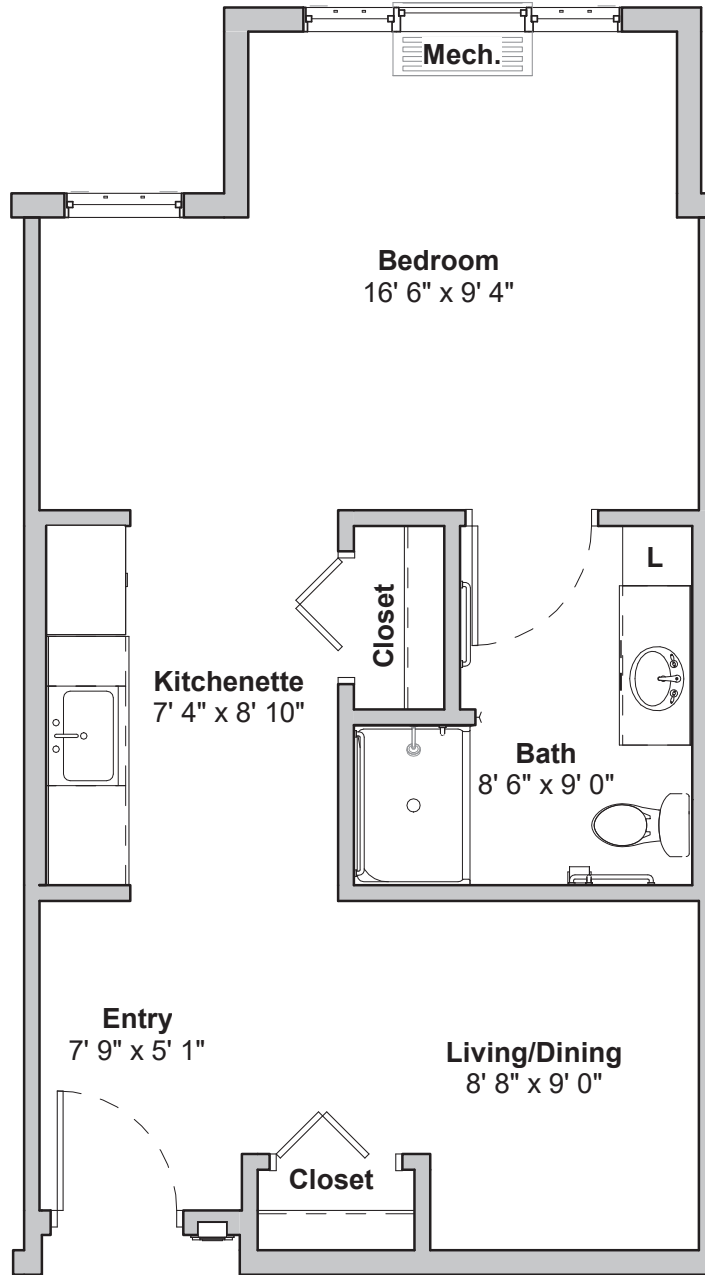

**CHERRYWOOD
POINTE**
of Plymouth

763.478.4244
CherrywoodPointe.com

MEMORY CARE

**BROCKTON H
STUDIO PLUS
526 SQ. FT.**

Apartment #117, 130