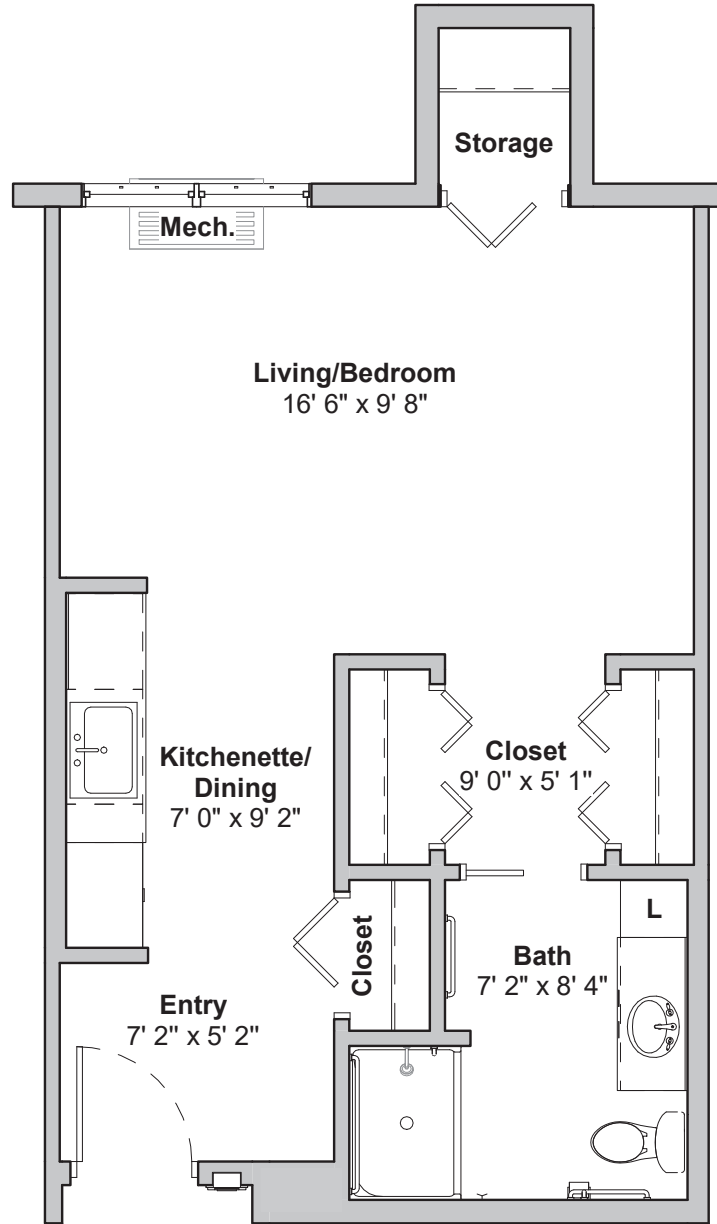

**CHERRYWOOD
POINTE**
of Plymouth

763.478.4244
CherrywoodPointe.com

MEMORY CARE

**BROCKTON F
STUDIO
491 SQ. FT.**

Apartment #119, 128