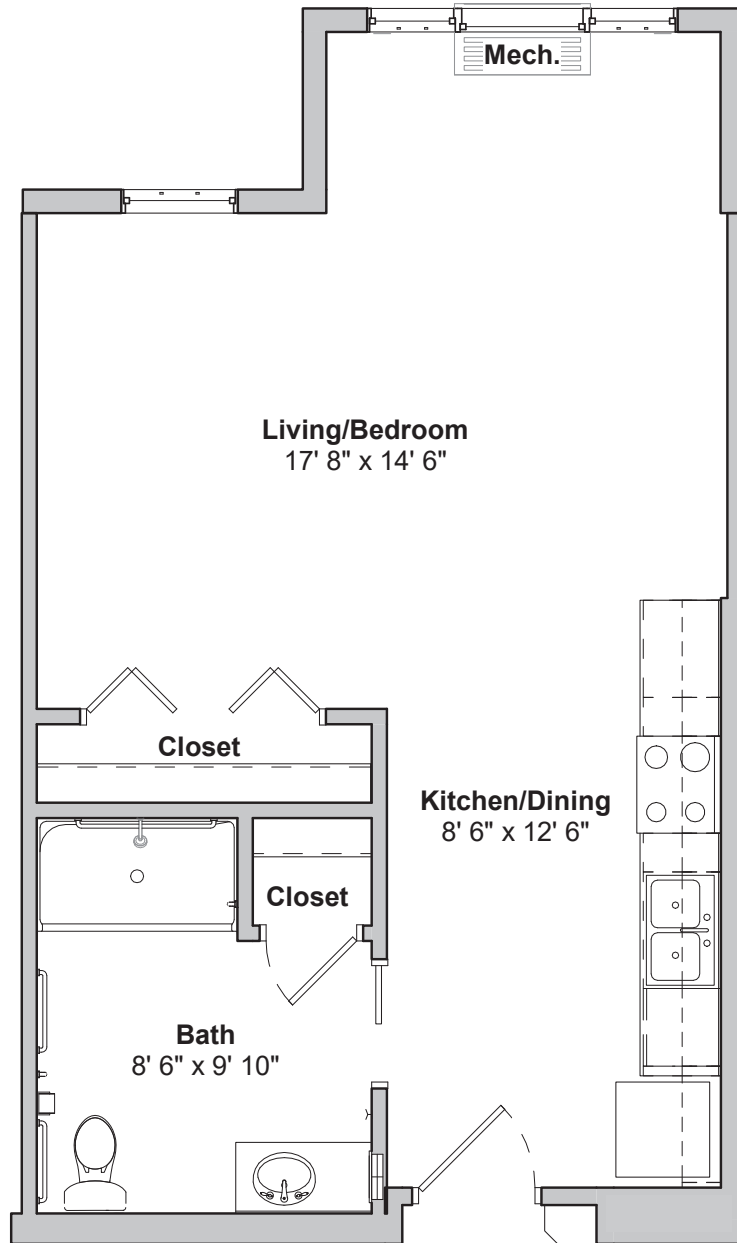

**CHERRYWOOD
POINTE**
of Plymouth

763.478.4244
CherrywoodPointe.com

ENHANCED CARE

**CYPRESS A
STUDIO
556 SQ. FT.**

Apartment #105 (hearing assisted)