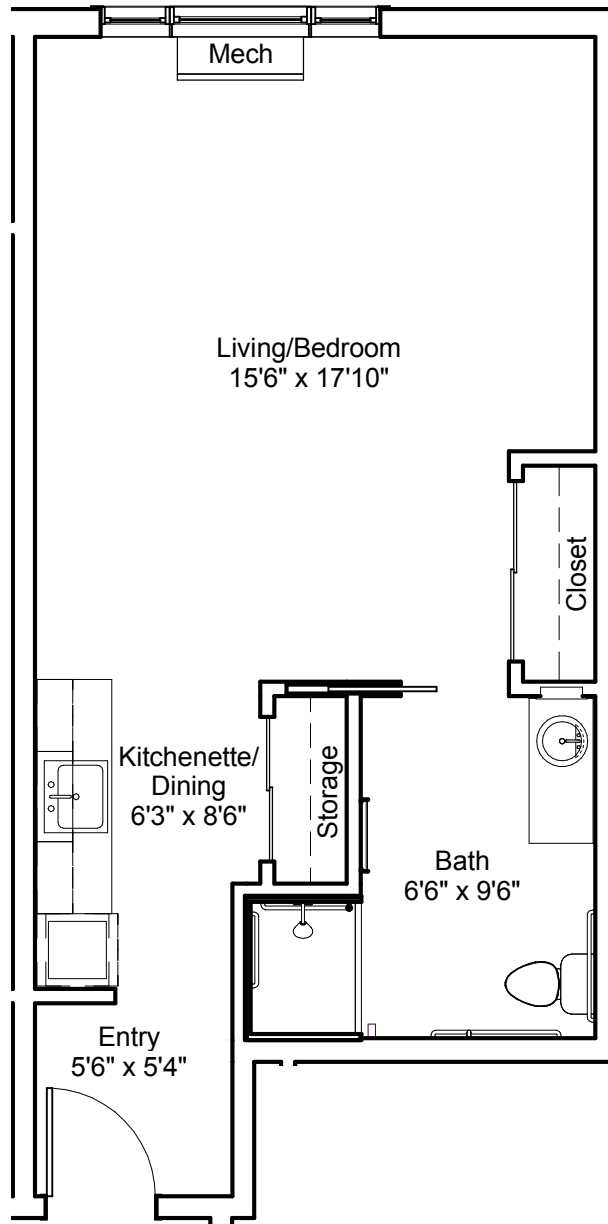

**CHERRYWOOD
POINTE**
of Minnetonka

952.525.4555
CherrywoodPointe.com

MEMORY CARE

**SHERWOOD C
STUDIO**
489 SQ. FT.

Apartment #123, 126, 130