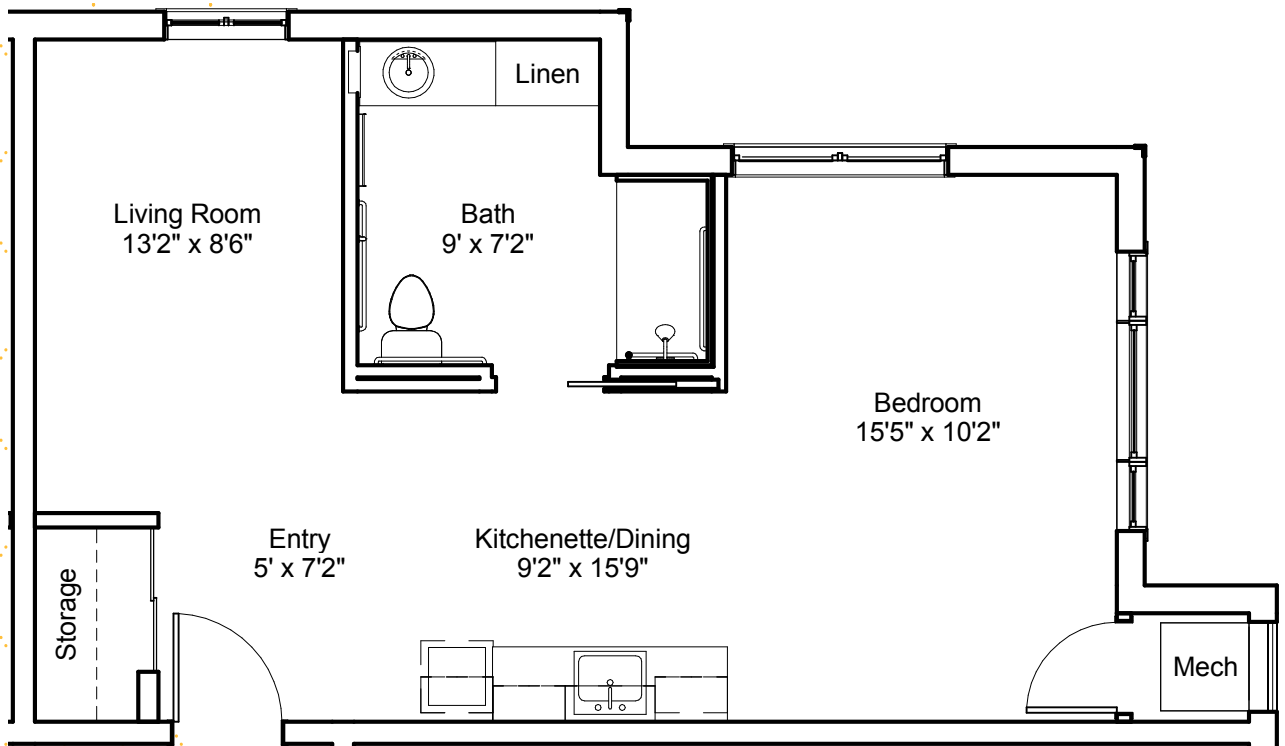

ENHANCED CARE

952.525.4555
CherrywoodPointe.com

**CEDAR D
STUDIO PLUS
544 SQ. FT.**

Apartment #11, 12