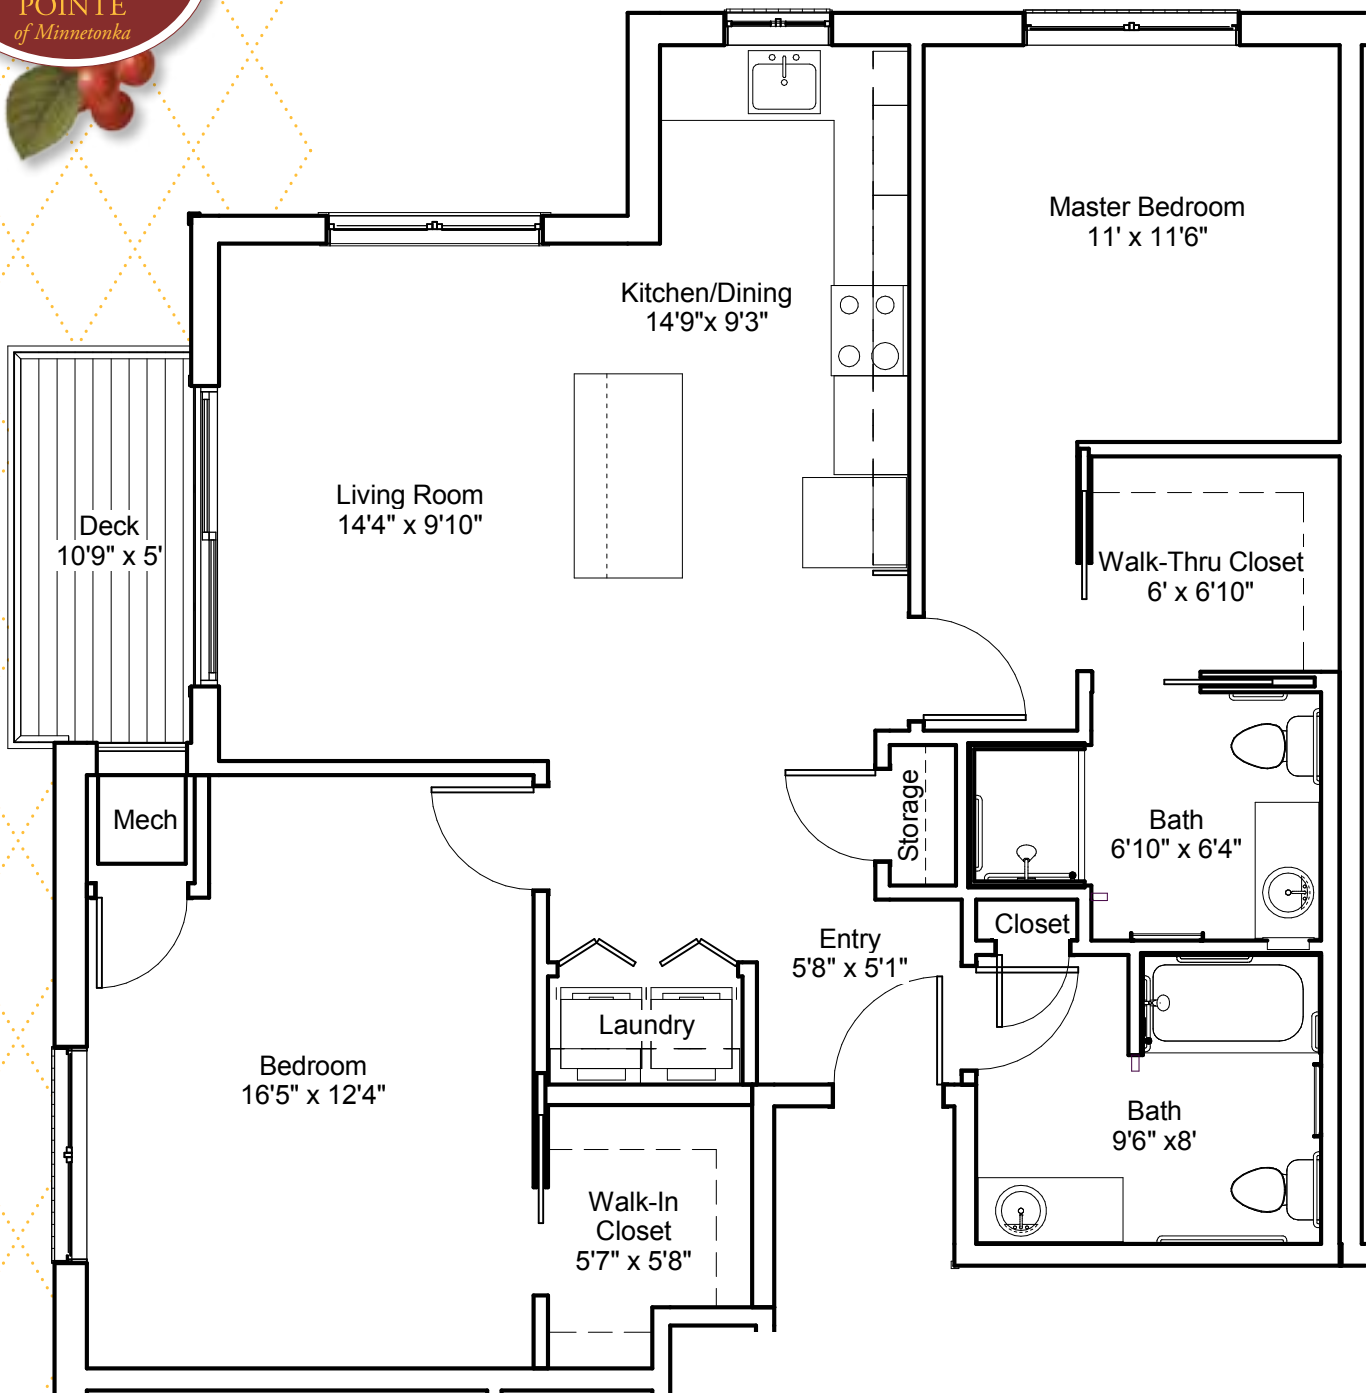

SENIOR LIVING ASSISTED LIVING

FAIRFIELD C
2-BEDROOM, 2-BATH END
W/DECK
1,101 SQ. FT.

Apartment #102, 202, 222, 302, 402