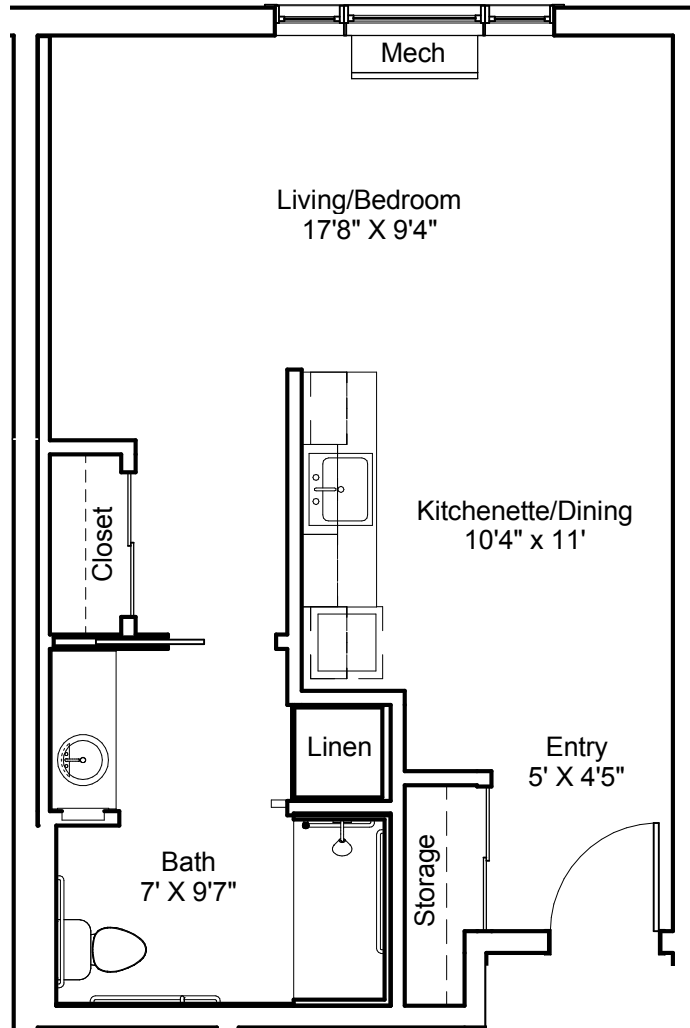

**CHERRYWOOD
POINTE**
of Minnetonka

952.525.4555
CherrywoodPointe.com

ENHANCED CARE

**CEDAR C
STUDIO
488 SQ. FT.**

Apartment #13