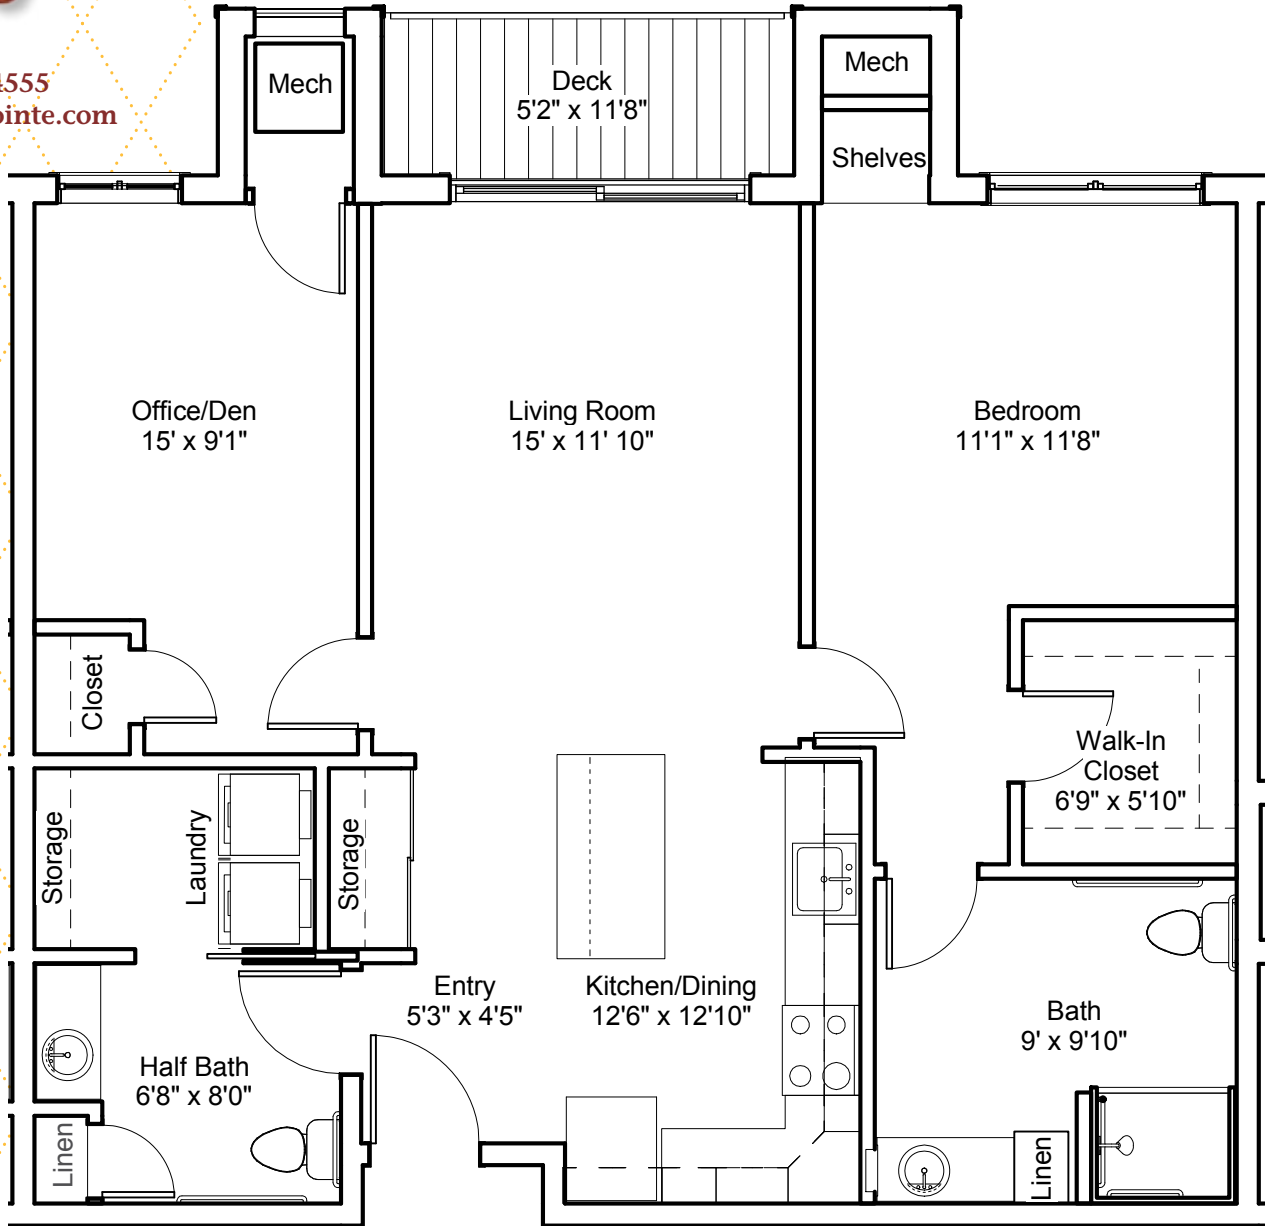

# SENIOR LIVING ASSISTED LIVING

952.525.4555  
CherrywoodPointe.com

**WENTWORTH B**  
**1-BEDROOM, 1.5-BATH + DEN**  
**W/DECK**  
**954 SQ. FT.**

Apartment #208, 227, 308, 327, 408, 427

---

---

---