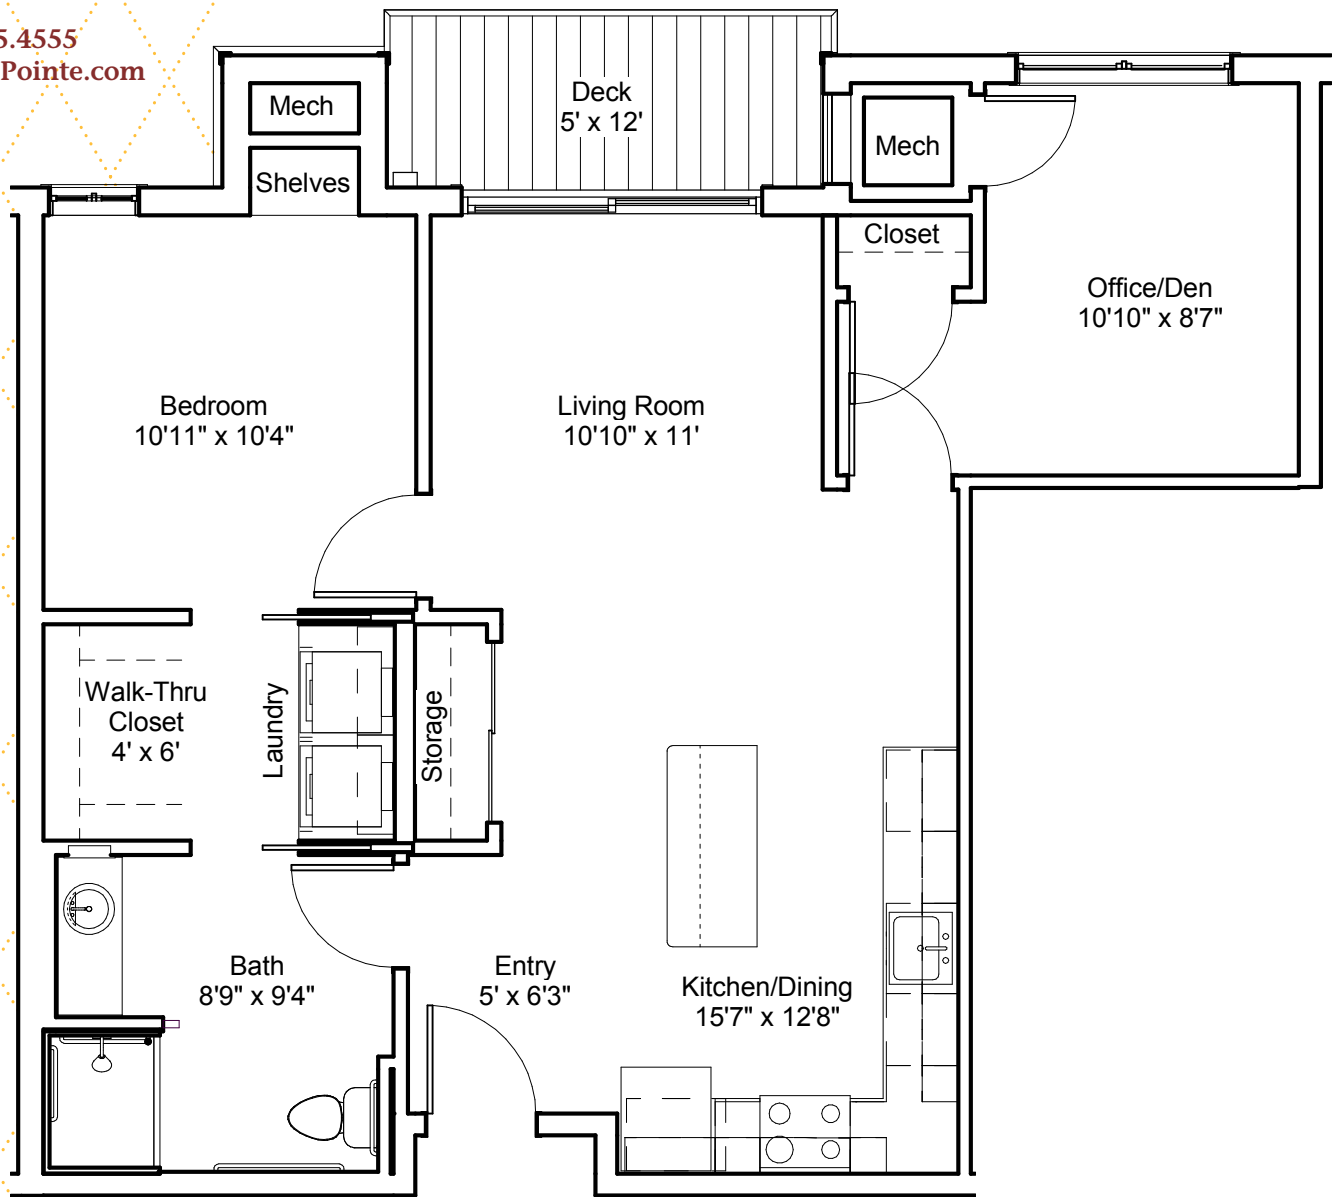

CHERRYWOOD
POINTE
of Minnetonka

SENIOR LIVING ASSISTED LIVING

952.525.4555
CherrywoodPointe.com

SHEFFIELD A
1-BEDROOM + DEN W/DECK
799 SQ. FT.

Apartment #213