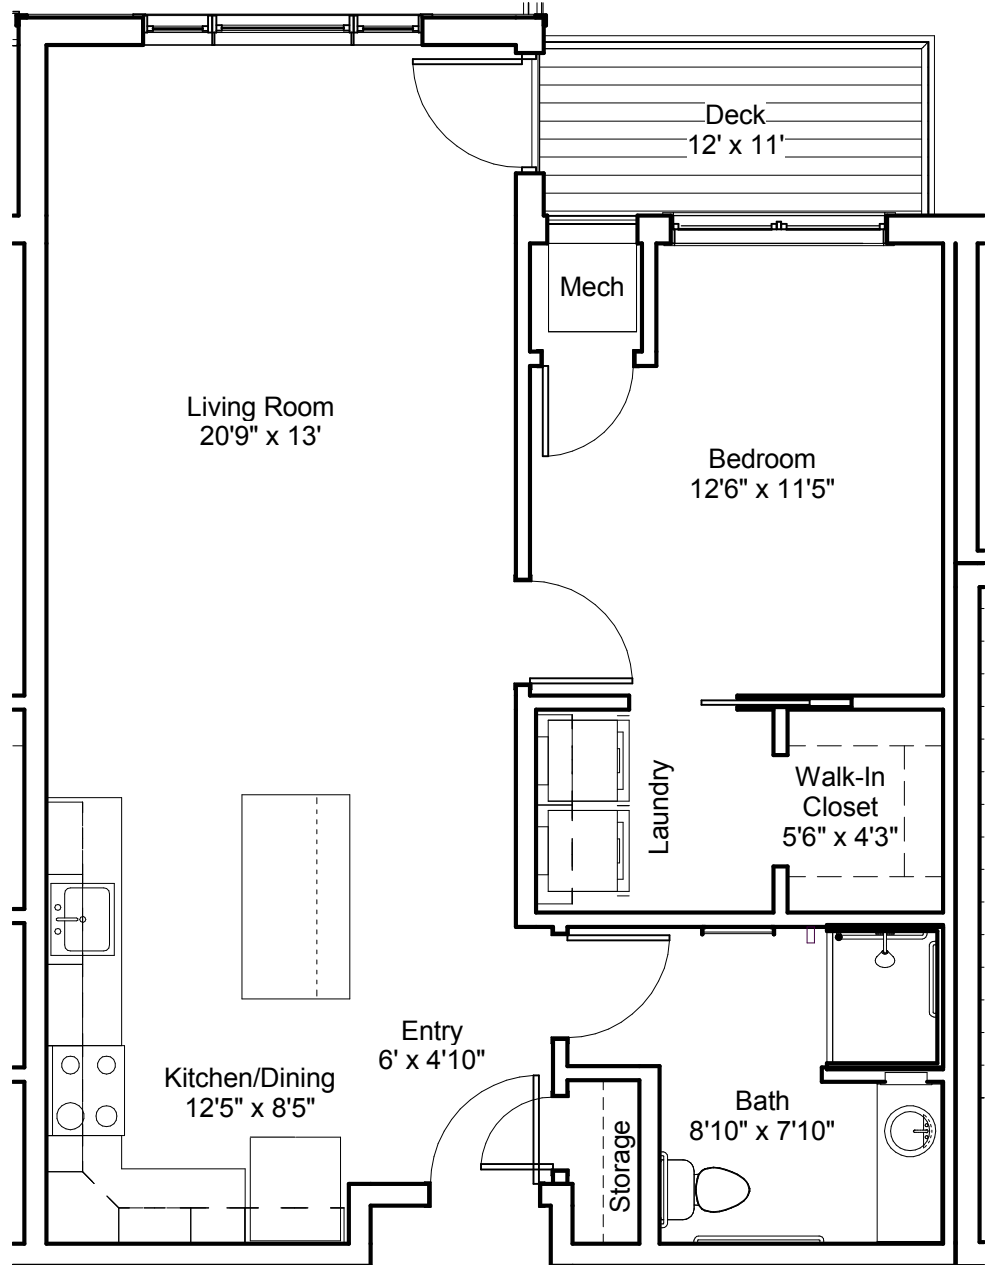

## SENIOR LIVING ASSISTED LIVING

### RIDGEWOOD E 1-BEDROOM W/DECK 788 SQ. FT.

Apartment #103 (Patio), 203, 204, 205, 207,  
303, 304, 305, 403, 404, 405