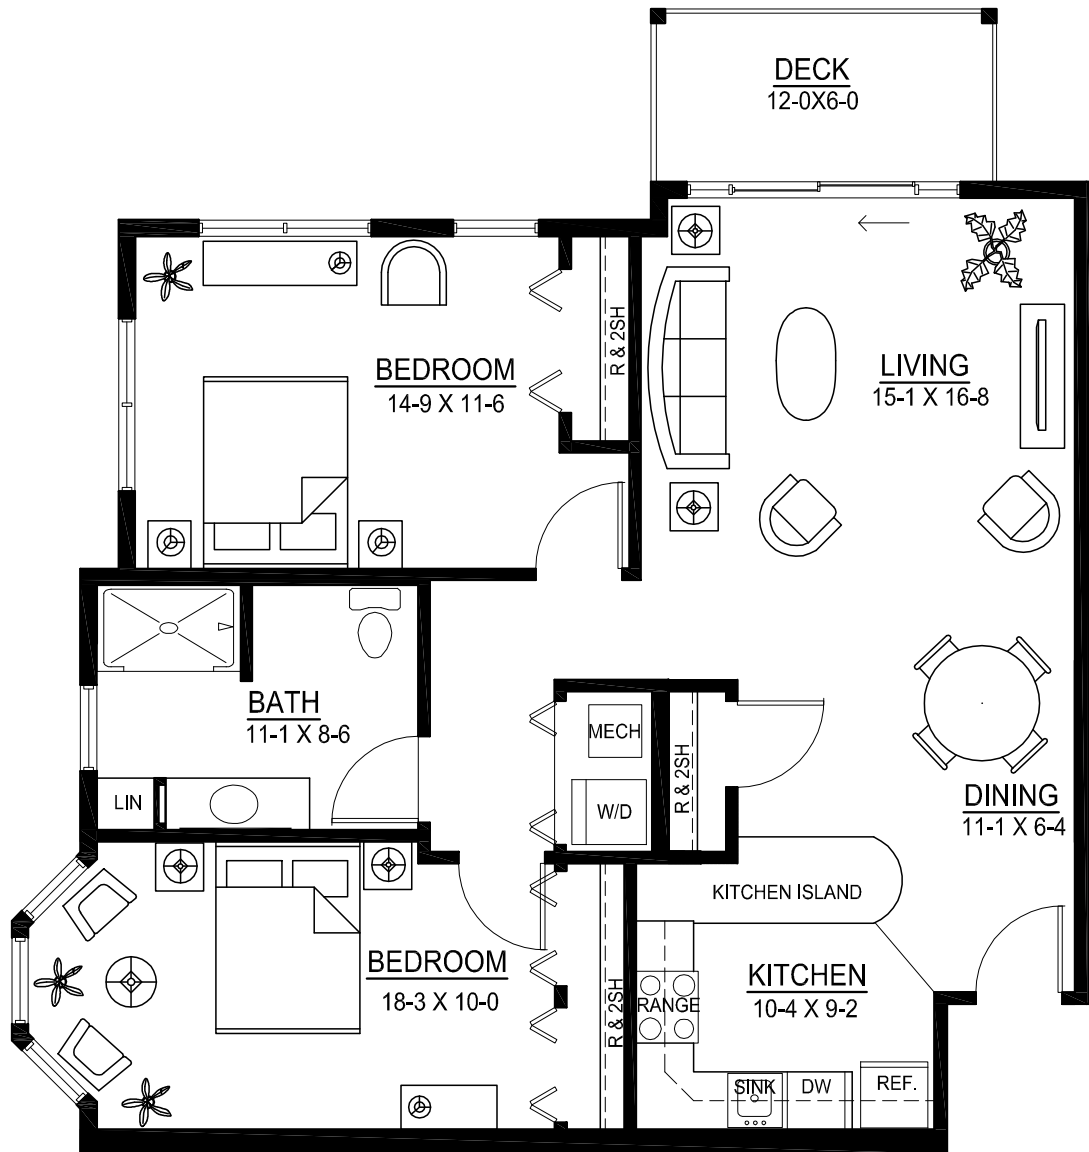

Langtonwood with Deck and Bay Window

Two BR 1,090 sq. ft.

INDEPENDENT LIVING,
ASSISTED LIVING, MEMORY CARE,
AND CARE SUITES

A Senior Living Community

651.633.0044